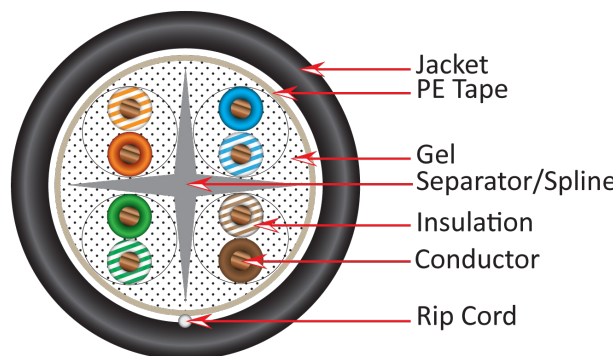

FEATURES

- Supports 10/100/1000BASE-T applications
- Fast Ethernet and 155Mbps TP-PMD/CDDI
- Outdoor UV-resistant
- Direct Burial / Gel-Filled (Flooded Core)
- 550-MHz bandwidth supporting wide range of applications
- 23 AWG Solid Copper Conductors
- Easily identifiable pair insulation colors
- Exceeds ANSI/TIA-568.2-D and ISO/IEC 11801 specifications
- CAN/CSA-C22.2 No. 214, RoHS compliant
- ETL listed

069-560/CMXF

TRANSMISSION PERFORMANCE

Meets or exceeds ANSI/TIA-568.2-D and ISO/IEC 11801 specifications

CONSTRUCTION

Pairs:	4
Conductors:	8
PE Tape:	1
Rip Cord:	Nylon
Gel Filler:	Flooded Core
Separator Material:	Low Density Polyethylene (LDPE)
Screen:	Unscreened (UTP)

SAFETY

FPA 70 (NEC®) fire rating:	CMX
----------------------------	-----

ENVIRONMENTAL

Operating temperature:	-40 °F–167 °F (-40 °C–75 °C)
------------------------	------------------------------

WEIGHT

33 lb (15 kg)