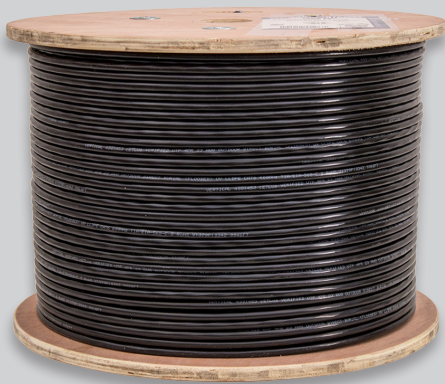

CAT6 DIRECT BURIAL CABLE

CMX / GEL-FILLED / UV-RESISTANT

23 AWG 8 CONDUCTOR (UNSHIELDED)

DESCRIPTION

550 MHz CAT6, Outdoor UV-resistant Unshielded, Direct Burial / CMX / Gel-Filled, 4 Twisted Pairs (UTP) 8 23-AWG Solid Bare Copper Conductors.

FEATURES

- Supports 10/100/1000BASE-T applications
- Fast Ethernet and 155Mbps TP-PMD/CDDI
- Outdoor UV-resistant
- Direct Burial / Gel-Filled (Flooded Core)
- 550-MHz bandwidth supporting wide range of applications
- 23 AWG Solid Copper Conductors
- Easily identifiable pair insulation colors
- Exceeds ANSI/TIA-568.2-D and ISO/IEC 11801 specifications
- CAN/CSA-C22.2 No. 214, RoHS compliant
- ETL listed

069-560/CMXF

TRANSMISSION PERFORMANCE

Meets or exceeds ANSI/TIA-568.2-D and ISO/IEC 11801 specifications

CONSTRUCTION

Pairs:	4
Conductors:	8
PE Tape:	1
Rip Cord:	Nylon
Gel Filler:	Flooded Core
Separator Material:	Low Density Polyethylene (LDPE)
Screen:	Unscreened (UTP)

CONDUCTORS

Material:	Solid Bare Annealed Copper
Size:	23 AWG

INSULATION

Diameter:	0.0397 in. (1.01 mm)
Average thickness:	0.0098 in. (0.25 mm)
Color coding:	Pair 1: White-Orange/Orange Pair 2: White-Blue/Blue Pair 3: White-Brown/Brown Pair 4: White-Green/Green