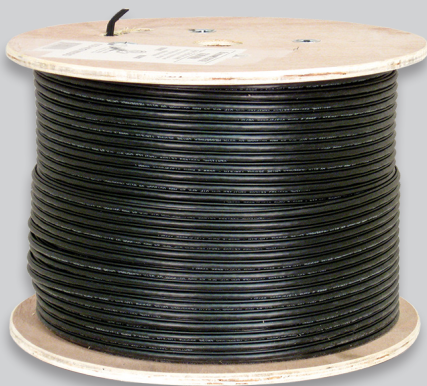

CAT5E OUTDOOR AERIAL CABLE CMX / UV-RESISTANT / MESSENGER 24 AWG 8 CONDUCTOR (UTP)

DESCRIPTION

350 MHz CAT5E Outdoor Aerial Cable, UV-Resistant Jacket / CMX / Messenger, 4 Twisted Pairs (UTP) 8 24-AWG Solid Bare Copper Conductors.

FEATURES

- Supports 10/100/1000BASE-T applications
- Outdoor UV-resistant
- Galvanized Steel Messenger for Support protects from EMI/RFI
- 350-MHz bandwidth supporting wide range of applications
- 24 AWG Solid Copper Conductors
- Easily identifiable pair insulation colors
- Exceeds ANSI/TIA-568.2-D and ISO/IEC 11801 specifications
- CAN/CSA-C22.2 No. 214, RoHS compliant
- ETL listed

059-497/MESG

TRANSMISSION PERFORMANCE

Meets or exceeds ANSI/TIA-568.2-D and ISO/IEC 11801 specifications

CONSTRUCTION

Pairs: 4
Conductors: 8
Rip Cord: 1
Screen: Unscreened (UTP)

CONDUCTORS

Material: Solid Bare Annealed Copper
Size: 24 AWG

MESSENGER

Material: Galvanized Steel
Diameter: 0.05 in. (1.30 mm)

JACKET

Material: Linear Low Density Polyethylene (LLDPE)
Outdoor rating: UV-resistant
Outer diameter: 0.28 in. (7.10 mm)
Average thickness: 0.0204 in. (0.52 mm)
Min. point thickness: 0.0192 in. (0.49 mm)
Marking: VERTICAL 4001453 cETLus VERIFIED CMX UTP 4PR 24AWG
OUTDOOR UV CAT5E 350MHz ANSI/TIA-568.2-D RoHS XXXXFT