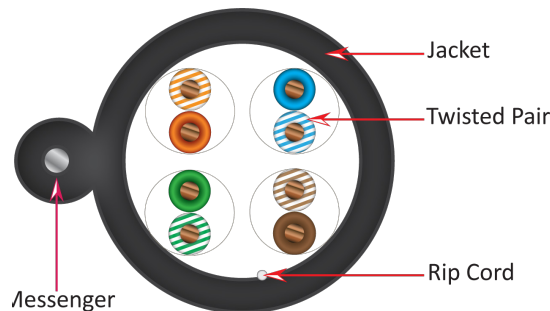

MESSENGER

Material: Galvanized Steel
Diameter: 0.05 in. (1.30 mm)

JACKET

Material: Linear Low Density Polyethylene (LLDPE)
Outdoor rating: UV-resistant
Outer diameter: 0.28 in. (7.10 mm)
Average thickness: 0.0204 in. (0.52 mm)
Min. point thickness: 0.0192 in. (0.49 mm)
Marking: VERTICAL 4001453 cETLus VERIFIED CMX UTP 4PR 24AWG
OUTDOOR UV CAT5E 350MHz ANSI/TIA-568.2-D RoHS XXXXFT

SAFETY

FPA 70 (NEC®) fire rating: CMX

ENVIRONMENTAL

Operating temperature: -40°F – 167°F (-40°C – 75°C)

WEIGHT

32 lb (14.5 kg)

VERTICAL CABLE

951.696.7772 California
800.749.2447 Florida
845.391.8318 New York