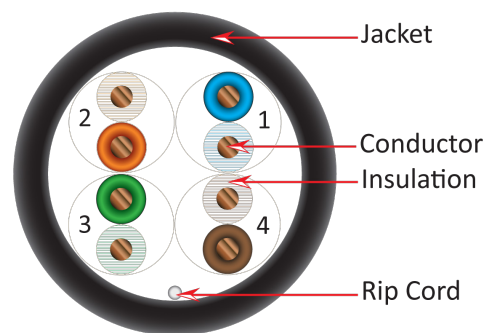

WEIGHT

22 lb (10 kg)

VERTICAL CABLE

951.696.7772 California
800.749.2447 Florida
845.391.8318 New York

verticalcable.com

Rev. 1/2024
Subject to change without notice.