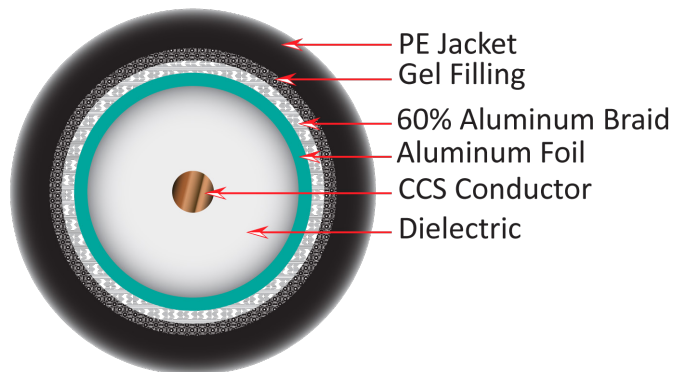

PACKED WEIGHT

107-1032/DB/R11:	60 lb (27.2 kg)

VERTICAL CABLE

951.696.7772 California
800.749.2447 Florida
845.391.8318 New York

www.verticalcable.com

Rev. 12/2023

Subject to change without notice.