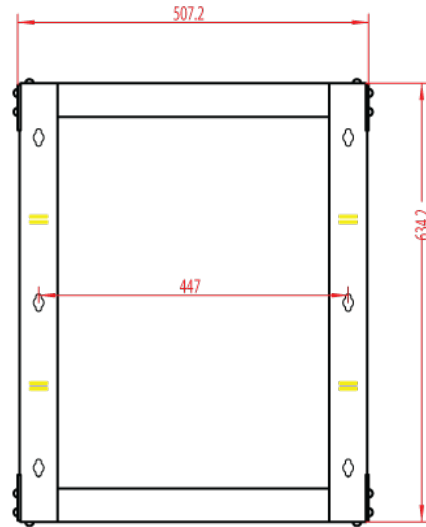

12 RMU OPEN WALL MOUNT FRAME

SKU: 047-WTH-1218

Height	Width	Adjustable Depth	Mounting Depth	Color	Weight	Capacity
24.75"	20"	18-30"	19" Rack-mountable	Black	27.34 LB	150 LB

DESCRIPTION

12 RMU Open Frame Wall-Mount Rack.
Adjustable Depth.

FEATURES

- Modern, sleek design, high quality steel
- 19 inch standard EIA mounting depth
- Black powder finish
- Thread type: 12-24 Tapped
- M6 screws and cage nuts included
- Adjustable depth from 18" to 30"
- Assembly required, easy installation
- Increased weight capacity, holds up to 150 lbs

Technical Data

Height	24.75"
Width	20"
Depth	18" - 30"
Mounting Depth	19" Standard EIA
Material	Steel
Color	Black Powder Finish
Thread Type	12-24 Tapped
Weight (minus packaging)	27.34 lbs
Mounting Screw	Cagenut
Max Capacity	150 lbs

12 RMU OPEN WALL MOUNT

12 RMU (502 mm x 457 mm x 629 mm)
(20 in x 18 in x 24.75 in)

Model	U/RMS	Height	External Width	Adjustable Depth
047-WTH-0618	6 RMU	14.25 in	20 in	18 in - 30 in
047-WTH-0818	8 RMU	17.75 in	20 in	18 in - 30 in
047-WTH-0918	9 RMU	19.50 in	20 in	18 in - 30 in
047-WTH-1218	12 RMU	24.75 in	20 in	18 in - 30 in
047-WTH-1618	16 RMU	31.75 in	20 in	18 in - 30 in
047-WTH-2018	20 RMU	38.80 in	20 in	18 in - 30 in