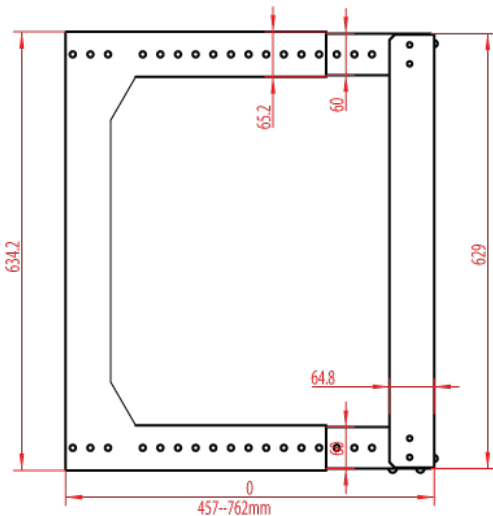

12 RMU OPEN WALL MOUNT FRAME

SKU: 047-WTH-1218

Height	Width	Adjustable Depth	Mounting Depth	Color	Weight	Capacity
24.75"	20"	18-30"	19" Rack-mountable	Black	27.34 LB	150 LB

DESCRIPTION

12 RMU Open Frame Wall-Mount Rack.
Adjustable Depth.

FEATURES

- Modern, sleek design, high quality steel
- 19 inch standard EIA mounting depth
- Black powder finish
- Thread type: 12-24 Tapped
- M6 screws and cage nuts included
- Adjustable depth from 18" to 30"
- Assembly required, easy installation
- Increased weight capacity, holds up to 150 lbs

Technical Data

Height	24.75"
Width	20"
Depth	18" - 30"
Mounting Depth	19" Standard EIA
Material	Steel
Color	Black Powder Finish
Thread Type	12-24 Tapped
Weight (minus packaging)	27.34 lbs
Mounting Screw	Cagenut
Max Capacity	150 lbs

12 RMU OPEN WALL MOUNT

12 RMU (502 mm x 457 mm x 629 mm)
(20 in x 18 in x 24.75 in)

Model	U/RMS	Height	External Width	Adjustable Depth
047-WTH-0618	6 RMU	14.25 in	20 in	18 in - 30 in
047-WTH-0818	8 RMU	17.75 in	20 in	18 in - 30 in
047-WTH-0918	9 RMU	19.50 in	20 in	18 in - 30 in
047-WTH-1218	12 RMU	24.75 in	20 in	18 in - 30 in
047-WTH-1618	16 RMU	31.75 in	20 in	18 in - 30 in
047-WTH-2018	20 RMU	38.80 in	20 in	18 in - 30 in