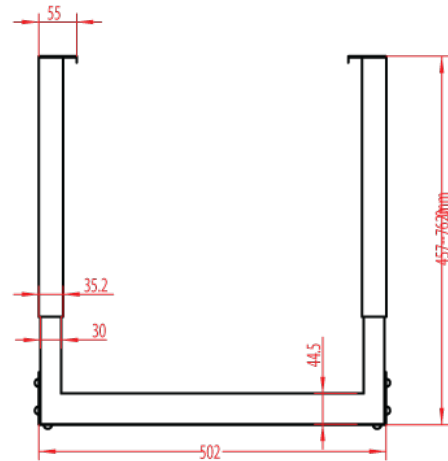

12 RMU OPEN WALL MOUNT FRAME

SKU: 047-WTH-1218

Height	Width	Adjustable Depth	Mounting Depth	Color	Weight	Capacity
24.75"	20"	18-30"	19" Rack-mountable	Black	27.34 LB	150 LB

DESCRIPTION

12 RMU Open Frame Wall-Mount Rack.
Adjustable Depth.

FEATURES

- Modern, sleek design, high quality steel
- 19 inch standard EIA mounting depth
- Black powder finish
- Thread type: 12-24 Tapped
- M6 screws and cage nuts included
- Adjustable depth from 18" to 30"
- Assembly required, easy installation
- Increased weight capacity, holds up to 150 lbs

Technical Data

Height	24.75"
Width	20"
Depth	18" - 30"
Mounting Depth	19" Standard EIA
Material	Steel
Color	Black Powder Finish
Thread Type	12-24 Tapped
Weight (minus packaging)	27.34 lbs
Mounting Screw	Cagenut
Max Capacity	150 lbs

12 RMU OPEN WALL MOUNT

12 RMU (502 mm x 457 mm x 629 mm)
(20 in x 18 in x 24.75 in)

Model	U/RMS	Height	External Width	Adjustable Depth
047-WTH-0618	6 RMU	14.25 in	20 in	18 in - 30 in
047-WTH-0818	8 RMU	17.75 in	20 in	18 in - 30 in
047-WTH-0918	9 RMU	19.50 in	20 in	18 in - 30 in
047-WTH-1218	12 RMU	24.75 in	20 in	18 in - 30 in
047-WTH-1618	16 RMU	31.75 in	20 in	18 in - 30 in
047-WTH-2018	20 RMU	38.80 in	20 in	18 in - 30 in