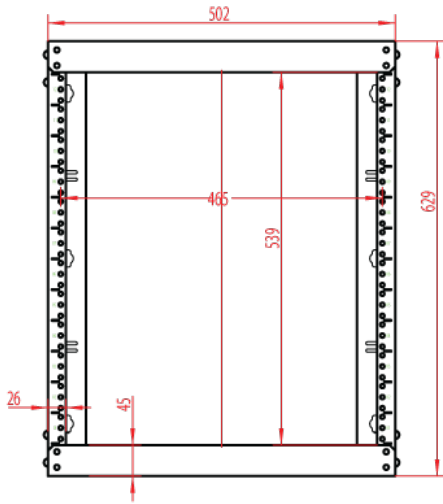

FEATURES

- Modern, sleek design, high quality steel
- 19 inch standard EIA mounting depth
- Black powder finish
- Thread type: 12-24 Tapped
- M6 screws and cage nuts included
- Adjustable depth from 18" to 30"
- Assembly required, easy installation
- Increased weight capacity, holds up to 150 lbs

Technical Data

Height	24.75"
Width	20"
Depth	18" - 30"
Mounting Depth	19" Standard EIA
Material	Steel
Color	Black Powder Finish
Thread Type	12-24 Tapped
Weight (minus packaging)	27.34 lbs
Mounting Screw	Cagenut
Max Capacity	150 lbs

12 RMU OPEN WALL MOUNT

12 RMU (502 mm x 457 mm x 629 mm)
(20 in x 18 in x 24.75 in)

Model	U/RMS	Height	External Width	Adjustable Depth
047-WTH-0618	6 RMU	14.25 in	20 in	18 in - 30 in
047-WTH-0818	8 RMU	17.75 in	20 in	18 in - 30 in
047-WTH-0918	9 RMU	19.50 in	20 in	18 in - 30 in
047-WTH-1218	12 RMU	24.75 in	20 in	18 in - 30 in
047-WTH-1618	16 RMU	31.75 in	20 in	18 in - 30 in
047-WTH-2018	20 RMU	38.80 in	20 in	18 in - 30 in