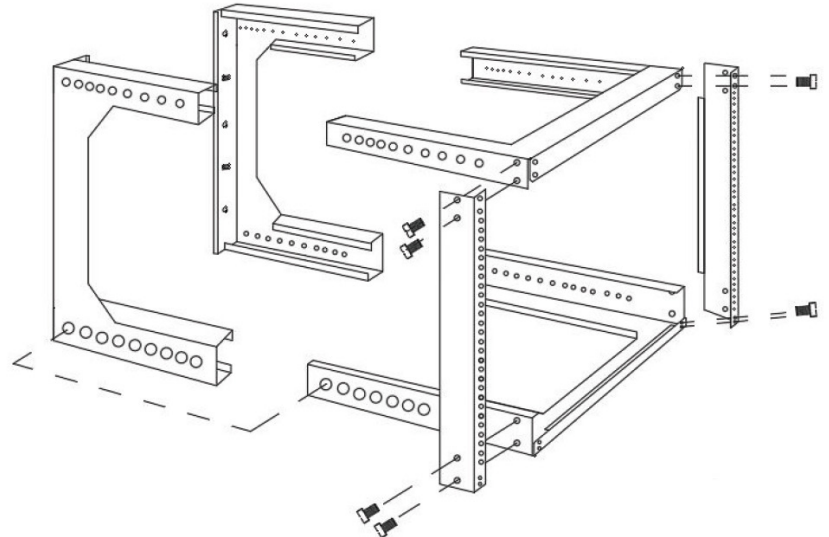

12 RMU OPEN WALL MOUNT FRAME

SKU: 047-WTH-1218

Height	Width	Adjustable Depth	Mounting Depth	Color	Weight	Capacity
24.75"	20"	18-30"	19" Rack-mountable	Black	27.34 LB	150 LB

DESCRIPTION

12 RMU Open Frame Wall-Mount Rack.
Adjustable Depth.

FEATURES

- Modern, sleek design, high quality steel
- 19 inch standard EIA mounting depth
- Black powder finish
- Thread type: 12-24 Tapped
- M6 screws and cage nuts included
- Adjustable depth from 18" to 30"
- Assembly required, easy installation
- Increased weight capacity, holds up to 150 lbs

Technical Data

Height	24.75"
Width	20"
Depth	18" - 30"
Mounting Depth	19" Standard EIA
Material	Steel
Color	Black Powder Finish
Thread Type	12-24 Tapped
Weight (minus packaging)	27.34 lbs
Mounting Screw	Cagenut
Max Capacity	150 lbs

12 RMU OPEN WALL MOUNT

12 RMU (502 mm x 457 mm x 629 mm)
(20 in x 18 in x 24.75 in)

Model	U/RMS	Height	External Width	Adjustable Depth
047-WTH-0618	6 RMU	14.25 in	20 in	18 in - 30 in
047-WTH-0818	8 RMU	17.75 in	20 in	18 in - 30 in
047-WTH-0918	9 RMU	19.50 in	20 in	18 in - 30 in
047-WTH-1218	12 RMU	24.75 in	20 in	18 in - 30 in
047-WTH-1618	16 RMU	31.75 in	20 in	18 in - 30 in
047-WTH-2018	20 RMU	38.80 in	20 in	18 in - 30 in