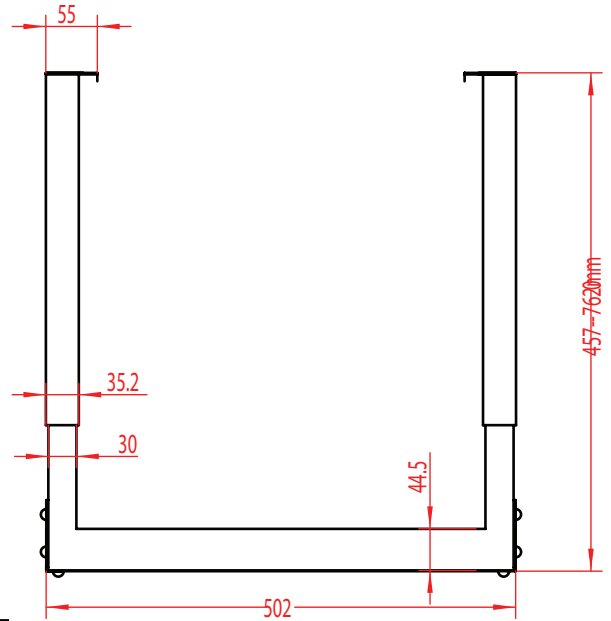

6 RMU OPEN WALL MOUNT FRAME

SKU: 047-WTH-0618

Height	Width	Adjustable Depth	Mounting Depth	Color	Weight	Capacity
14.25"	20"	18-30"	19" Rack-mountable	Black	23.15 LB	150 LB

DESCRIPTION

6 RMU Open Frame Wall-Mount Rack.
Adjustable Depth.

FEATURES

- Modern, sleek design, high quality steel
- Black powder finish
- 19 inch standard EIA mounting depth
- Adjustable depth from 18" to 30"
- Thread type: 12-24 Tapped
- M6 screws and cage nuts included
- Assembly required, easy installation
- Increased weight capacity, holds up to 150 lbs

Technical Data

Height	14.25"
Width	20"
Depth	18" - 30"
Mounting Depth	19" Standard EIA
Material	Steel
Color	Black Powder Finish
Thread Type	12-24 Tapped
Weight	23.15 lbs
Mounting Screw	Cagenut
Max Capacity	150 lbs

6 RMU OPEN WALL MOUNT MOUNT FRAME

6 RMU (502 mm x 457 mm x 362mm)

(20 in x 18 in x 14.25 in)

Model	U/RMS	Height	External Width	Adjustable Depth
047-WTH-0618	6 RMU	14.25 in	20 in	18 in - 30 in
047-WTH-0818	8 RMU	17.75 in	20 in	18 in - 30 in
047-WTH-0918	9 RMU	19.50 in	20 in	18 in - 30 in
047-WTH-1218	12 RMU	24.75 in	20 in	18 in - 30 in
047-WTH-1618	16 RMU	31.75 in	20 in	18 in - 30 in
047-WTH-2018	20 RMU	38.80 in	20 in	18 in - 30 in