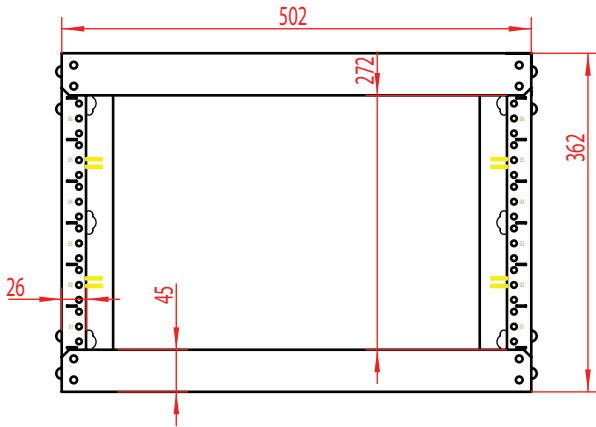

FEATURES

- Modern, sleek design, high quality steel
- Black powder finish
- 19 inch standard EIA mounting depth
- Adjustable depth from 18" to 30"
- Thread type: 12-24 Tapped
- M6 screws and cage nuts included
- Assembly required, easy installation
- Increased weight capacity, holds up to 150 lbs

Technical Data

Height	14.25"
Width	20"
Depth	18" - 30"
Mounting Depth	19" Standard EIA
Material	Steel
Color	Black Powder Finish
Thread Type	12-24 Tapped
Weight	23.15 lbs
Mounting Screw	Cagenut
Max Capacity	150 lbs

6 RMU OPEN WALL MOUNT MOUNT FRAME

6 RMU (502 mm x 457 mm x 362mm)

(20 in x 18 in x 14.25 in)

Model	U/RMS	Height	External Width	Adjustable Depth
047-WTH-0618	6 RMU	14.25 in	20 in	18 in - 30 in
047-WTH-0818	8 RMU	17.75 in	20 in	18 in - 30 in
047-WTH-0918	9 RMU	19.50 in	20 in	18 in - 30 in
047-WTH-1218	12 RMU	24.75 in	20 in	18 in - 30 in
047-WTH-1618	16 RMU	31.75 in	20 in	18 in - 30 in
047-WTH-2018	20 RMU	38.80 in	20 in	18 in - 30 in