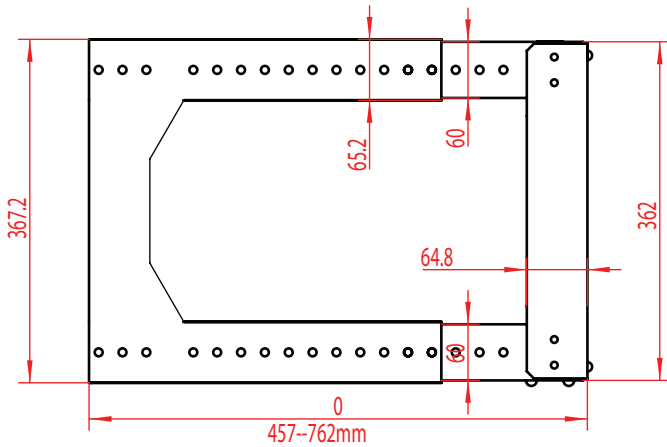

6 RMU OPEN WALL MOUNT FRAME

SKU: 047-WTH-0618

Height	Width	Adjustable Depth	Mounting Depth	Color	Weight	Capacity
14.25"	20"	18-30"	19" Rack-mountable	Black	23.15 LB	150 LB

DESCRIPTION

6 RMU Open Frame Wall-Mount Rack.
Adjustable Depth.

FEATURES

- Modern, sleek design, high quality steel
- Black powder finish
- 19 inch standard EIA mounting depth
- Adjustable depth from 18" to 30"
- Thread type: 12-24 Tapped
- M6 screws and cage nuts included
- Assembly required, easy installation
- Increased weight capacity, holds up to 150 lbs

Technical Data

Height	14.25"
Width	20"
Depth	18" - 30"
Mounting Depth	19" Standard EIA
Material	Steel
Color	Black Powder Finish
Thread Type	12-24 Tapped
Weight	23.15 lbs
Mounting Screw	Cagenut
Max Capacity	150 lbs

6 RMU OPEN WALL MOUNT MOUNT FRAME

6 RMU (502 mm x 457 mm x 362mm)

(20 in x 18 in x 14.25 in)

Model	U/RMS	Height	External Width	Adjustable Depth
047-WTH-0618	6 RMU	14.25 in	20 in	18 in - 30 in
047-WTH-0818	8 RMU	17.75 in	20 in	18 in - 30 in
047-WTH-0918	9 RMU	19.50 in	20 in	18 in - 30 in
047-WTH-1218	12 RMU	24.75 in	20 in	18 in - 30 in
047-WTH-1618	16 RMU	31.75 in	20 in	18 in - 30 in
047-WTH-2018	20 RMU	38.80 in	20 in	18 in - 30 in