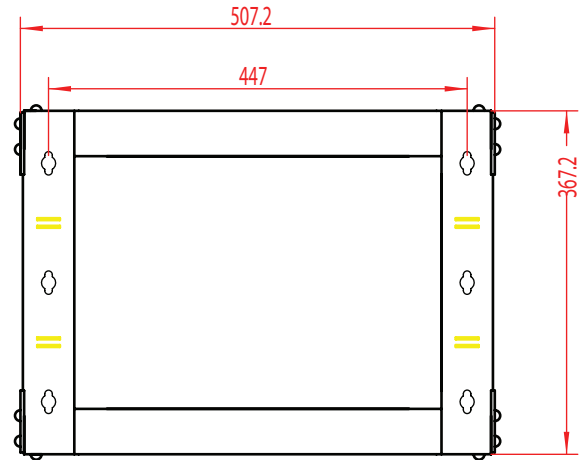

6 RMU OPEN WALL MOUNT FRAME

SKU: 047-WTH-0618

Height	Width	Adjustable Depth	Mounting Depth	Color	Weight	Capacity
14.25"	20"	18-30"	19" Rack-mountable	Black	23.15 LB	150 LB

DESCRIPTION

6 RMU Open Frame Wall-Mount Rack.
Adjustable Depth.

FEATURES

- Modern, sleek design, high quality steel
- Black powder finish
- 19 inch standard EIA mounting depth
- Adjustable depth from 18" to 30"
- Thread type: 12-24 Tapped
- M6 screws and cage nuts included
- Assembly required, easy installation
- Increased weight capacity, holds up to 150 lbs

Technical Data

Height	14.25"
Width	20"
Depth	18" - 30"
Mounting Depth	19" Standard EIA
Material	Steel
Color	Black Powder Finish
Thread Type	12-24 Tapped
Weight	23.15 lbs
Mounting Screw	Cagenut
Max Capacity	150 lbs

6 RMU OPEN WALL MOUNT MOUNT FRAME

6 RMU (502 mm x 457 mm x 362mm)

(20 in x 18 in x 14.25 in)

Model	U/RMS	Height	External Width	Adjustable Depth
047-WTH-0618	6 RMU	14.25 in	20 in	18 in - 30 in
047-WTH-0818	8 RMU	17.75 in	20 in	18 in - 30 in
047-WTH-0918	9 RMU	19.50 in	20 in	18 in - 30 in
047-WTH-1218	12 RMU	24.75 in	20 in	18 in - 30 in
047-WTH-1618	16 RMU	31.75 in	20 in	18 in - 30 in
047-WTH-2018	20 RMU	38.80 in	20 in	18 in - 30 in