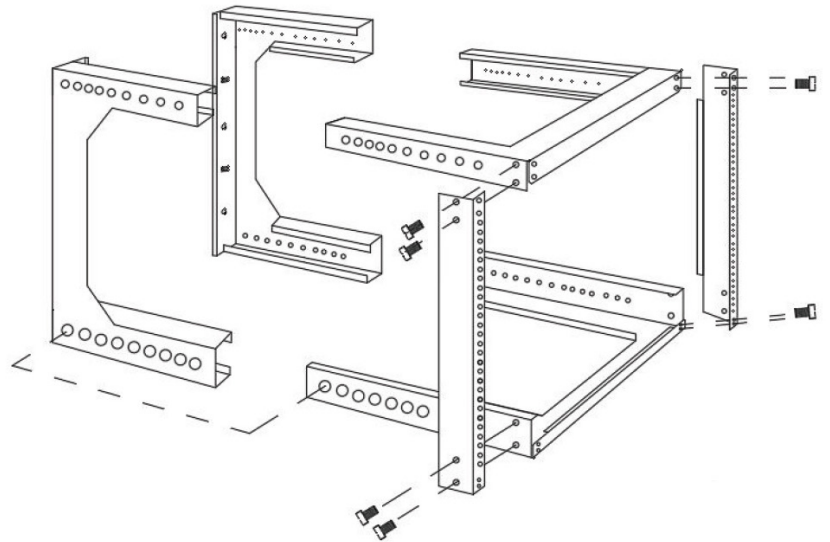

6 RMU OPEN WALL MOUNT FRAME

SKU: 047-WTH-0618

Height	Width	Adjustable Depth	Mounting Depth	Color	Weight	Capacity
14.25"	20"	18-30"	19" Rack-mountable	Black	23.15 LB	150 LB

DESCRIPTION

6 RMU Open Frame Wall-Mount Rack.
Adjustable Depth.

FEATURES

- Modern, sleek design, high quality steel
- Black powder finish
- 19 inch standard EIA mounting depth
- Adjustable depth from 18" to 30"
- Thread type: 12-24 Tapped
- M6 screws and cage nuts included
- Assembly required, easy installation
- Increased weight capacity, holds up to 150 lbs

Technical Data

Height	14.25"
Width	20"
Depth	18" - 30"
Mounting Depth	19" Standard EIA
Material	Steel
Color	Black Powder Finish
Thread Type	12-24 Tapped
Weight	23.15 lbs
Mounting Screw	Cagenut
Max Capacity	150 lbs

6 RMU OPEN WALL MOUNT MOUNT FRAME

6 RMU (502 mm x 457 mm x 362mm)

(20 in x 18 in x 14.25 in)

Model	U/RMS	Height	External Width	Adjustable Depth
047-WTH-0618	6 RMU	14.25 in	20 in	18 in - 30 in
047-WTH-0818	8 RMU	17.75 in	20 in	18 in - 30 in
047-WTH-0918	9 RMU	19.50 in	20 in	18 in - 30 in
047-WTH-1218	12 RMU	24.75 in	20 in	18 in - 30 in
047-WTH-1618	16 RMU	31.75 in	20 in	18 in - 30 in
047-WTH-2018	20 RMU	38.80 in	20 in	18 in - 30 in