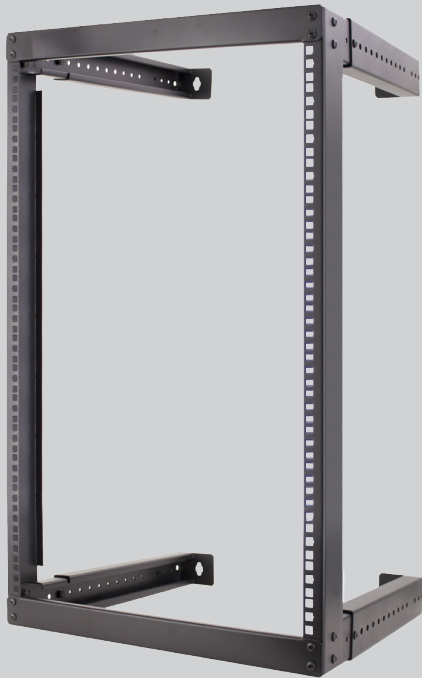

16U OPEN FRAME WALL MOUNT RACK

SKU: 047-WFM-1626

Height	Width	Adjustable Depth	Mounting Width	Color	Weight	Capacity (Extended)	Capacity (Closed)
31.75"	20"	18-30"	19" Rack-mountable	Black	25 LB	66 LB	110 LB

DESCRIPTION

16U Open Frame Wall Mount Rack. Adjustable Depth.

FEATURES

- Modern, sleek design, high quality steel
- 19" EIA rack mount compliant
- M6 screws and cage nuts included
- Featuring adjustable depth from 18" to 30"
- Assembly required, easy installation

Technical Data

Height	31.75"
Width	20"
Depth	18" - 30"
Mounting Depth	19" Standard EIA
Material	Steel
Color	Black Powder Finish
Weight	25 LB
Mounting Screw	Cagenut
Max Capacity	66 LB (extended) 110 LB (closed)

note: standard 3/8" cage nut compatible

Model	U/RMS	Height	External Width	Adjustable Depth
047-WFM-0626	6U	14.25"	20"	18"-30"
047-WFM-0826	8U	17.75"	20"	18"-30"
047-WFM-0926	9U	19.50"	20"	18"-30"
047-WFM-1226	12U	24.75"	20"	18"-30"
047-WFM-1626	16U	31.75"	20"	18"-30"
047-WFM-2026	20U	38.80"	20"	18"-30"