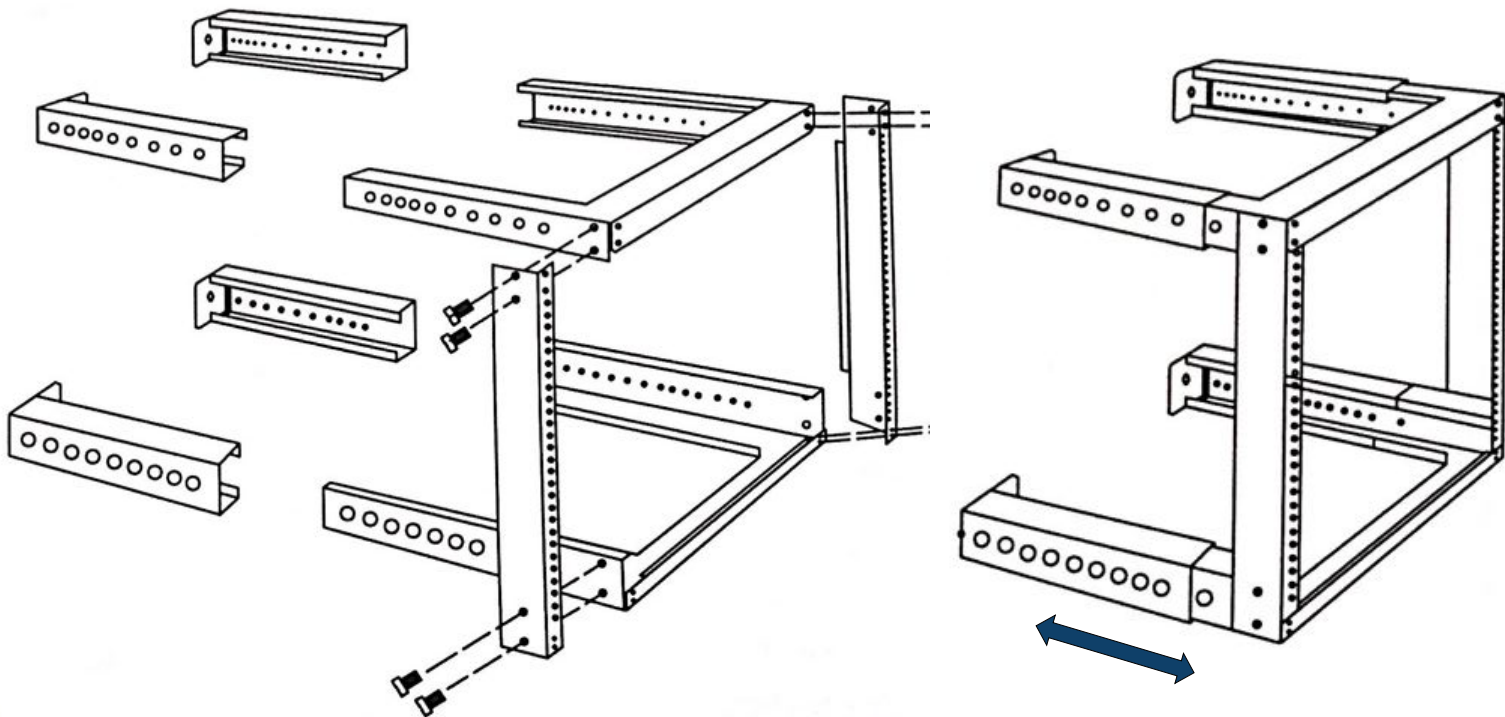

DESCRIPTION

16U Open Frame Wall Mount Rack. Adjustable Depth.

FEATURES

- Modern, sleek design, high quality steel
- 19" EIA rack mount compliant
- M6 screws and cage nuts included
- Featuring adjustable depth from 18" to 30"
- Assembly required, easy installation

Technical Data

Height	31.75"
Width	20"
Depth	18" - 30"
Mounting Depth	19" Standard EIA
Material	Steel
Color	Black Powder Finish
Weight	25 LB
Mounting Screw	Cagenut
Max Capacity	66 LB (extended) 110 LB (closed)

note: standard 3/8" cage nut compatible

Model	U/RMS	Height	External Width	Adjustable Depth
047-WFM-0626	6U	14.25"	20"	18"-30"
047-WFM-0826	8U	17.75"	20"	18"-30"
047-WFM-0926	9U	19.50"	20"	18"-30"
047-WFM-1226	12U	24.75"	20"	18"-30"
047-WFM-1626	16U	31.75"	20"	18"-30"
047-WFM-2026	20U	38.80"	20"	18"-30"