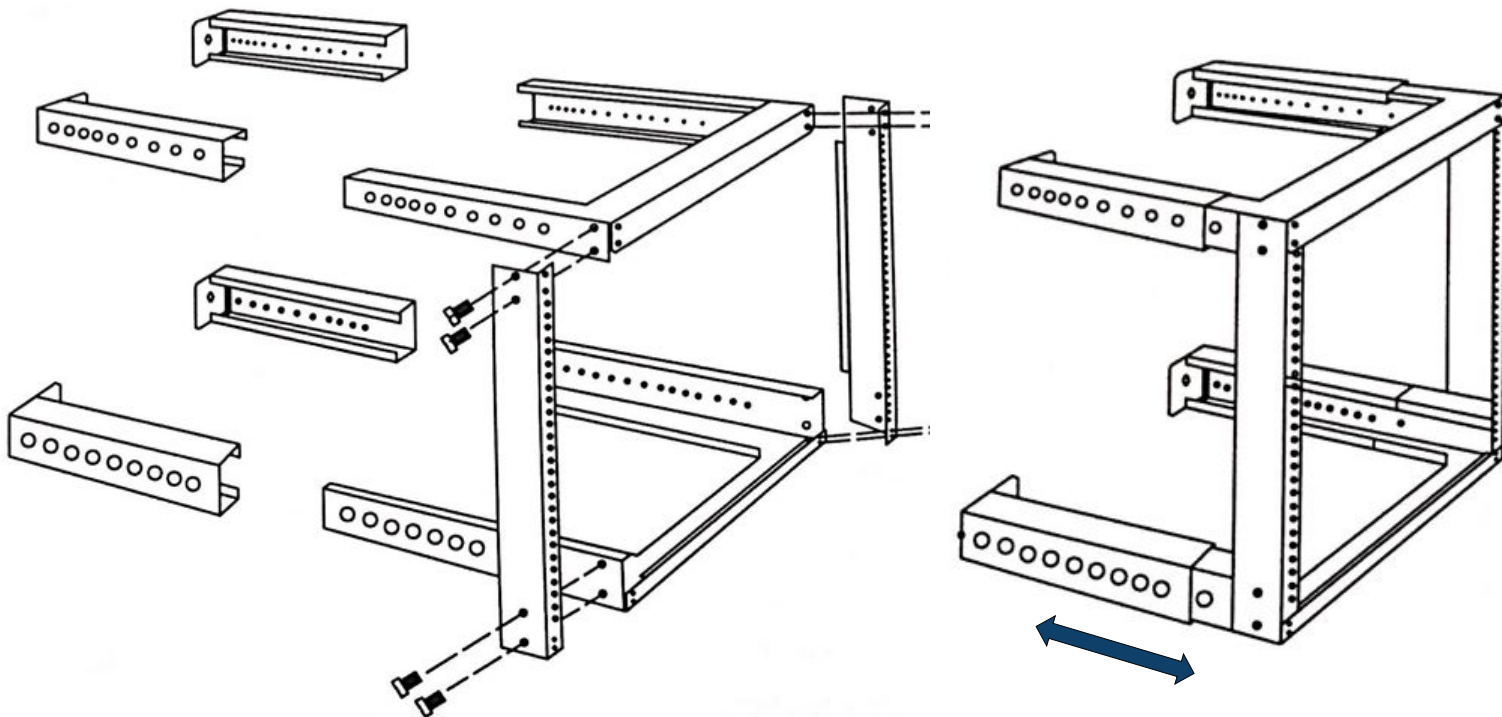

DESCRIPTION

12U Open Frame Wall Mount Rack. Adjustable Depth.

FEATURES

- Modern, sleek design, high quality steel
- 19" EIA rack mount compliant
- M6 screws and cage nuts included
- Featuring adjustable depth from 18" to 30"
- Assembly required, easy installation

Technical Data

Height	24.75"
Width	20"
Depth	18" - 30"
Mounting Depth	19" Standard EIA
Material	Steel
Color	Black Powder Finish
Weight	23 LBS
Mounting Screw	Cagenut
Max Capacity	66 LB (extended) 110 LB (closed)

note: standard 3/8" cage nut compatible

Model	U/RMS	Height	External Width	Adjustable Depth
047-WFM-0626	6U	14.25"	20"	18"-30"
047-WFM-0826	8U	17.75"	20"	18"-30"
047-WFM-0926	9U	19.50"	20"	18"-30"
047-WFM-1226	12U	24.75"	20"	18"-30"
047-WFM-1626	16U	31.75"	20"	18"-30"
047-WFM-2026	20U	38.80"	20"	18"-30"