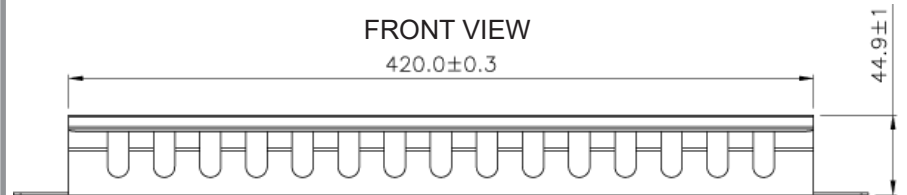

1U CLOSED HORIZONTAL WIRE MANAGER

SKU: 044-2393/DC/1U

DESCRIPTION

1U Closed Horizontal Wire Manager, 19", Black

FEATURES

- Fits standard 19" Racks or Wall Mounts
- Top Cover made from 1mm thick steel, painted black
- Bottom Panel made from 1.2mm thick steel, painted black

Thickness	
Top Cover ($\pm 0.1\text{mm}$)	1
Bottom Panel ($\pm 0.1\text{mm}$)	1.2
Height (in)	1.75
Width (in)	19
Depth (useable) (in)	1.66
Weight (lb)	2
Color	Black

SIDE VIEW

VERTICAL CABLE

951.696.7772 California
800.749.2447 Florida
845.391.8318 New York