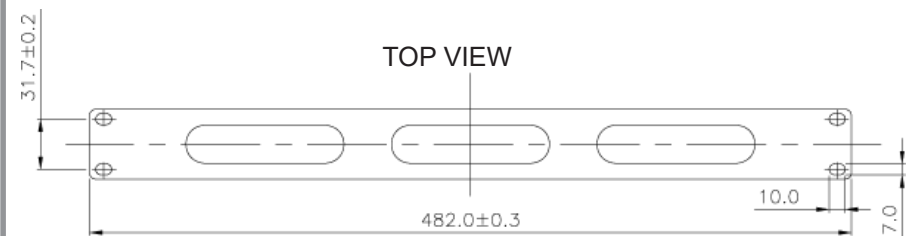

1U CLOSED HORIZONTAL WIRE MANAGER

SKU: 044-2393/DC/1U

DESCRIPTION

1U Closed Horizontal Wire Manager, 19", Black

FEATURES

- Fits standard 19" Racks or Wall Mounts
- Top Cover made from 1mm thick steel, painted black
- Bottom Panel made from 1.2mm thick steel, painted black

Thickness	
Top Cover ($\pm 0.1\text{mm}$)	1
Bottom Panel ($\pm 0.1\text{mm}$)	1.2
Height (in)	1.75
Width (in)	19
Depth (useable) (in)	1.66
Weight (lb)	2
Color	Black

SIDE VIEW

VERTICAL CABLE

951.696.7772 California
800.749.2447 Florida
845.391.8318 New York