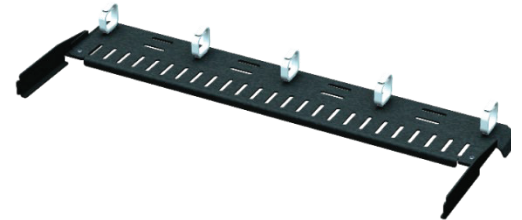

Rack-Mount Panels

Cable Management Bars

- 266-CFM00-2A3 Cable Management Bar, General Purpose, 3-in Deep
- 266-CFM00-2A4 Cable Management Bar, General Purpose, 4-in Deep
- 266-CFM00-2A2E* Cable Management Bar, General Purpose, 2-in Deep, Extended

KITTING

- As-delivered: 1 x cable management bar, folded; 1 x shipping box.
- Not included: - cable ties.

- 266-CFM00-2B3 Cable Management Bar, Optical Fiber, 3-in Deep
- 266-CFM00-2B4 Cable Management Bar, Optical Fiber, 4-in Deep

KITTING

- As-delivered: 1 x cable management bar, folded; 5 x cable/fiber management rings; 1 x shipping box.
- Not included: - cable ties.

COMPATIBILITY

266-CFM00-2Ax, 266-CFM00-2Bx			266-CFM00-2AxE
266-PMD01-2A3A	266-PKM02-24xxx 266-PKM03-24xxx	266-PKM02-D8xxx 266-PKM03-D8xxx	266-PKM04-24xxx

CHARACTERISTICS

	General Purpose			Optical Fiber	
	266-CFM00-2A3 3-inch	266-CFM00-2A4 4-inch	266-CFM00-2A2E 2-inch	266-CFM-2B3 3-inch	266-CFM-2B4 4-inch
Materials:	1.5-mm (16-GA) CRS; black powder coating.				
Width:	430 mm (16.9 in)		440 mm (17.3 in)	430 mm (16.9 in)	
Height:	25 mm (1.0 in)				
Depth, clearance:	75 mm (3.0 in)	100 mm (4.0 in)	50 mm (2.0 in)	75 mm (3.0 in)	100 mm (4 in)
Depth, overall:	115 mm (4.5 in)	140 mm (5.5 in)	95 mm (3.7 in)	160 mm (6.3 in)	190 mm (7.5 in)
Shipping dimensions:	Foldable design W:470 mm (18.7 in); D:42 mm (1.7 in); H:25 mm (1.0 in)		Foldable design W:475 mm (18.7 in); D:42 mm (1.7 in); H:25 mm (1.0 in)	Foldable design W:470 mm (18.7 in); D:42 mm (1.7 in); H:25 mm (1.0 in)	
Weight:	270 g (9.5 oz)	325 g (11.5 oz)	270 g (9.5 oz)	480 g (16.9 oz)	530 g (18.7 oz)