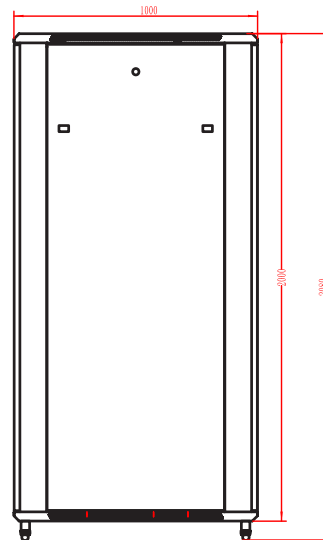

Network Server Cabinet

42 RMU Rack Space - 19 in Standard Rack

SKU: 047-SRD-4268

Height	Width	Depth	Color	Weight	Capacity
82"	24"	31.5"	Black	306 LB	2205 LB

DESCRIPTION

Network Server Cabinet - 42 RMU Rack Space.
19 in Standard Rack.

FEATURES

- Easy Access for Equipment Installation
- Caster Wheels and Supporting Feet Installed for Stability
- Adjustable Cable Routing Channels on the Top and Bottom
- Vented Panels on Top and Bottom
- Front and Rear Door Locks
- Easily Removeable Side Panels
- Black Powder Coated Finish
- Cooling Fans Included
- Ships Fully Assembled
- M6 screws, cage nuts and washers are included

FRONT VIEW

REAR DOOR

SIDE DOOR

TOP VIEW

VERTICAL CABLE

951.696.7772 California

800.749.2447 Florida

845.391.8318 New York