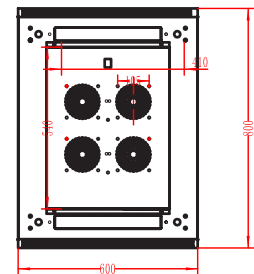

Network Server Cabinet

42 RMU Rack Space - 19 in Standard Rack

SKU: 047-SRD-4268

Height	Width	Depth	Color	Weight	Capacity
82"	24"	31.5"	Black	306 LB	2205 LB

DESCRIPTION

Network Server Cabinet - 42 RMU Rack Space.
19 in Standard Rack.

FEATURES

- Easy Access for Equipment Installation
- Caster Wheels and Supporting Feet Installed for Stability
- Adjustable Cable Routing Channels on the Top and Bottom
- Vented Panels on Top and Bottom
- Front and Rear Door Locks
- Easily Removeable Side Panels
- Black Powder Coated Finish
- Cooling Fans Included
- Ships Fully Assembled
- M6 screws, cage nuts and washers are included

FRONT VIEW

REAR DOOR

SIDE DOOR

TOP VIEW

VERTICAL CABLE

951.696.7772 California

800.749.2447 Florida

845.391.8318 New York