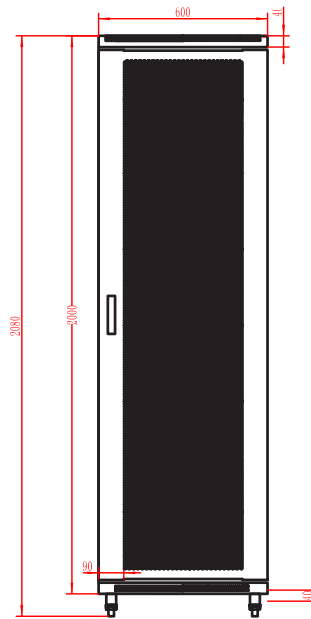

Network Server Cabinet

42 RMU Rack Space - 19 in Standard Rack

SKU: 047-SRD-4268

Height	Width	Depth	Color	Weight	Capacity
82"	24"	31.5"	Black	306 LB	2205 LB

DESCRIPTION

Network Server Cabinet - 42 RMU Rack Space.
19 in Standard Rack.

FEATURES

- Easy Access for Equipment Installation
- Caster Wheels and Supporting Feet Installed for Stability
- Adjustable Cable Routing Channels on the Top and Bottom
- Vented Panels on Top and Bottom
- Front and Rear Door Locks
- Easily Removeable Side Panels
- Black Powder Coated Finish
- Cooling Fans Included
- Ships Fully Assembled
- M6 screws, cage nuts and washers are included

FRONT VIEW

REAR DOOR

SIDE DOOR

TOP VIEW

VERTICAL CABLE

951.696.7772 California

800.749.2447 Florida

845.391.8318 New York