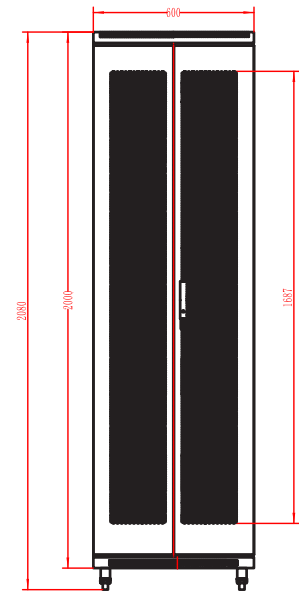

Network Server Cabinet

42 RMU Rack Space - 19 in Standard Rack

SKU: 047-SRD-4268

Height	Width	Depth	Color	Weight	Capacity
82"	24"	31.5"	Black	306 LB	2205 LB

DESCRIPTION

Network Server Cabinet - 42 RMU Rack Space.
19 in Standard Rack.

FEATURES

- Easy Access for Equipment Installation
- Caster Wheels and Supporting Feet Installed for Stability
- Adjustable Cable Routing Channels on the Top and Bottom
- Vented Panels on Top and Bottom
- Front and Rear Door Locks
- Easily Removeable Side Panels
- Black Powder Coated Finish
- Cooling Fans Included
- Ships Fully Assembled
- M6 screws, cage nuts and washers are included

FRONT VIEW

REAR DOOR

SIDE DOOR

TOP VIEW

VERTICAL CABLE

951.696.7772 California

800.749.2447 Florida

845.391.8318 New York