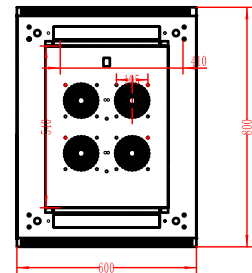

Network Server Cabinet

37 RMU Rack Space - 19 in Standard Rack

SKU: 047-SRD-3768

Height	Width	Depth	Color	Weight	Capacity
72 in	24 in	31.5 in	Black	194 lb	2204 lb

DESCRIPTION

Network Server Cabinet - 37 RMU Rack Space. 19 in Standard Rack.

FEATURES

- Easy Access for Equipment Installation
- Caster Wheels and Supporting Feet Installed for Stability
- Adjustable Cable Routing Channels On the Top and Bottom
- Vented Panels on Top and Bottom
- Front and Rear Door Locks
- Easily Removeable Side Panels
- Black Powder Coated Finish
- Cooling Fans Included
- Ships Fully Assembled
- M6 screws, cage nuts and washers are included

FRONT VIEW

REAR DOOR

SIDE DOOR

TOP VIEW

VERTICAL CABLE

951.696.7772 California

800.749.2447 Florida

845.391.8318 New York