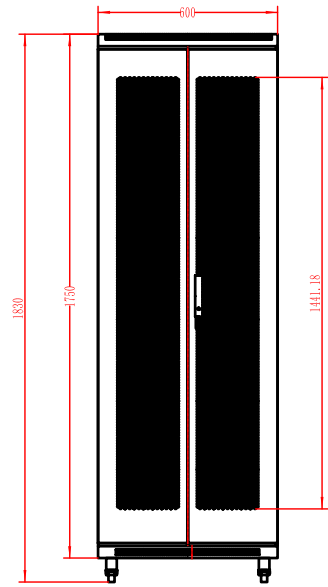

Network Server Cabinet

37 RMU Rack Space - 19 in Standard Rack

SKU: 047-SRD-3768

Height	Width	Depth	Color	Weight	Capacity
72 in	24 in	31.5 in	Black	194 lb	2204 lb

DESCRIPTION

Network Server Cabinet - 37 RMU Rack Space. 19 in Standard Rack.

FEATURES

- Easy Access for Equipment Installation
- Caster Wheels and Supporting Feet Installed for Stability
- Adjustable Cable Routing Channels On the Top and Bottom
- Vented Panels on Top and Bottom
- Front and Rear Door Locks
- Easily Removeable Side Panels
- Black Powder Coated Finish
- Cooling Fans Included
- Ships Fully Assembled
- M6 screws, cage nuts and washers are included

FRONT VIEW

REAR DOOR

SIDE DOOR

TOP VIEW

VERTICAL CABLE

951.696.7772 California

800.749.2447 Florida

845.391.8318 New York