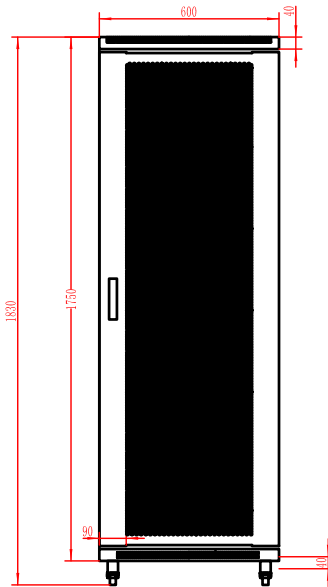

Network Server Cabinet

37 RMU Rack Space - 19 in Standard Rack

SKU: 047-SRD-3768

Height	Width	Depth	Color	Weight	Capacity
72 in	24 in	31.5 in	Black	194 lb	2204 lb

DESCRIPTION

Network Server Cabinet - 37 RMU Rack Space. 19 in Standard Rack.

FRONT VIEW

REAR DOOR

SIDE DOOR

TOP VIEW

VERTICAL CABLE

951.696.7772 California

800.749.2447 Florida

845.391.8318 New York