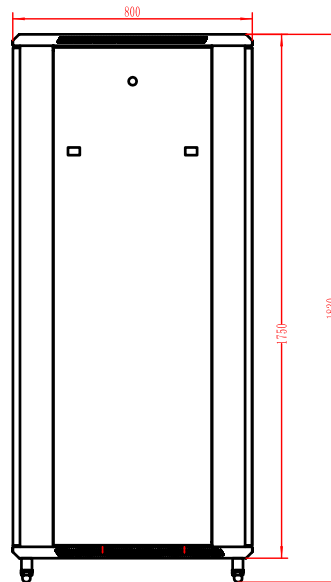

Network Server Cabinet

37 RMU Rack Space - 19 in Standard Rack

SKU: 047-SRD-3768

Height	Width	Depth	Color	Weight	Capacity
72 in	24 in	31.5 in	Black	194 lb	2204 lb

DESCRIPTION

Network Server Cabinet - 37 RMU Rack Space. 19 in Standard Rack.

FEATURES

- Easy Access for Equipment Installation
- Caster Wheels and Supporting Feet Installed for Stability
- Adjustable Cable Routing Channels On the Top and Bottom
- Vented Panels on Top and Bottom
- Front and Rear Door Locks
- Easily Removeable Side Panels
- Black Powder Coated Finish
- Cooling Fans Included
- Ships Fully Assembled
- M6 screws, cage nuts and washers are included

FRONT VIEW

REAR DOOR

SIDE DOOR

TOP VIEW

VERTICAL CABLE

951.696.7772 California

800.749.2447 Florida

845.391.8318 New York