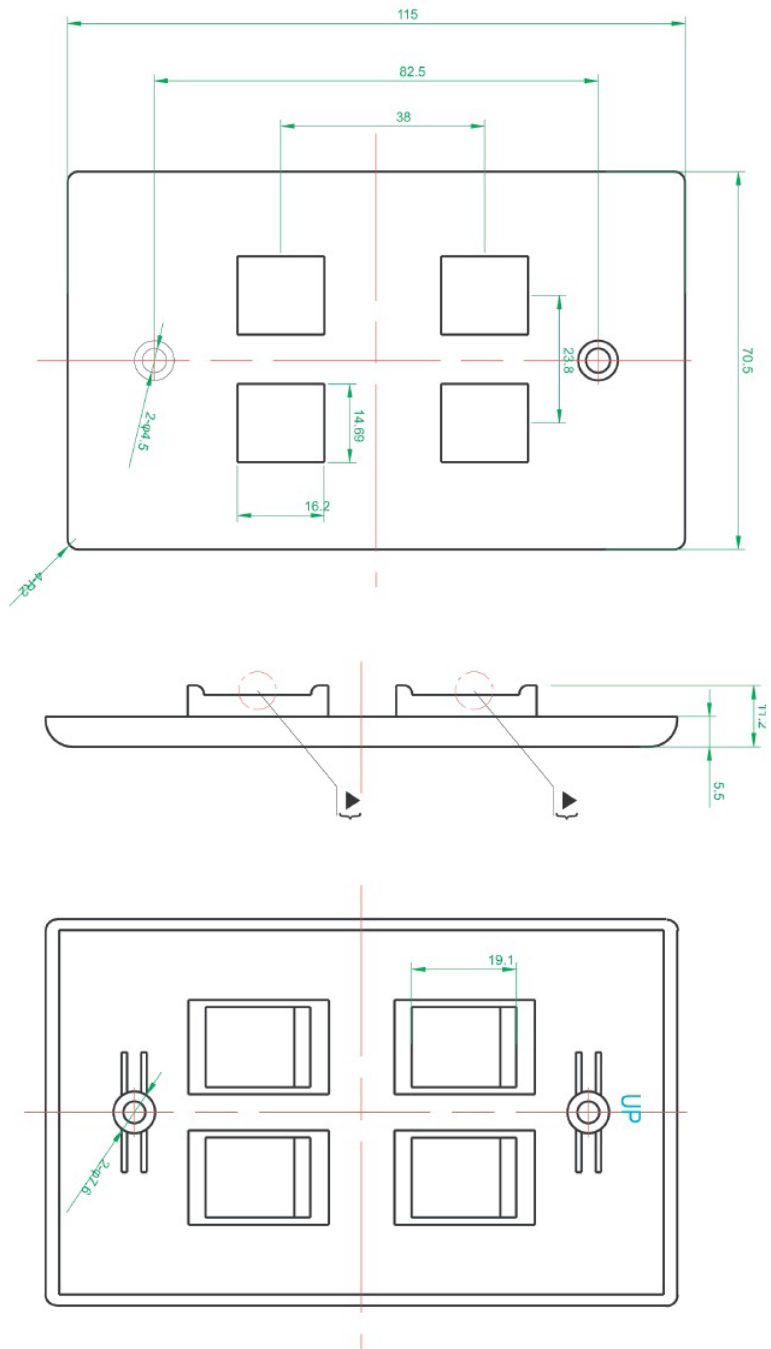

Keystone Wall Plate, 4 Port

Compatible with all Vertical Cable inserts and most standard inserts

SKU: 304-Series

DESCRIPTION

4 Port Keystone Port Wall Plate.
Available in Almand, Black, Ivory, White and Gray.

FEATURES

- Fits most keystone inserts
- Fits all VC inserts (350, 351, 352, 353 Series)
- High-impact ABS construction
- Matching color mounting screws
- 94 V-0 Fire Retardant
- Smooth finish

VERTICAL CABLE