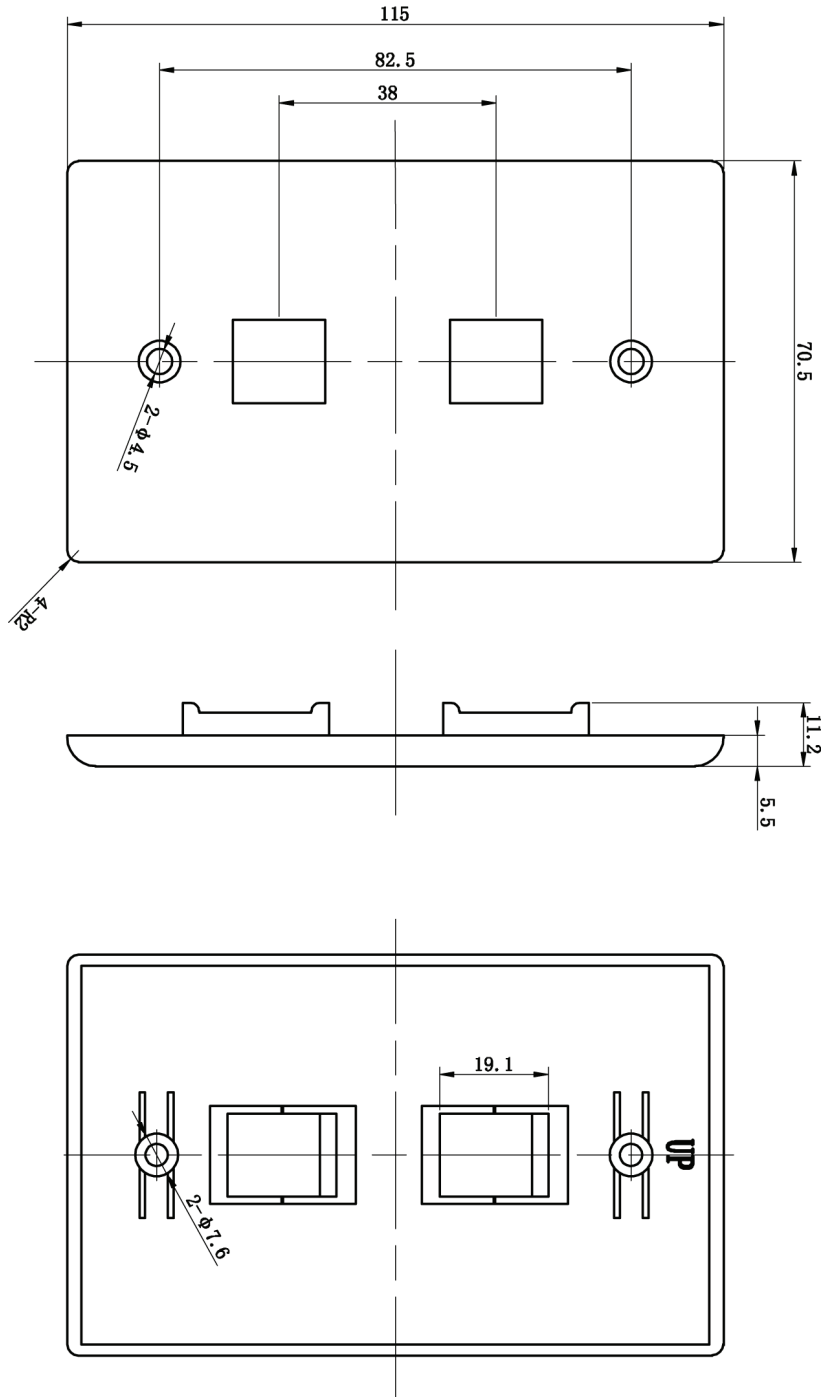

SKU: 304 Series

VERTICAL CABLE

951.696.7772 California

800.749.2447 Florida

845.391.8318 New York

Specs subject to change without notice.
It is the sole responsibility of the user to have the most current specs.