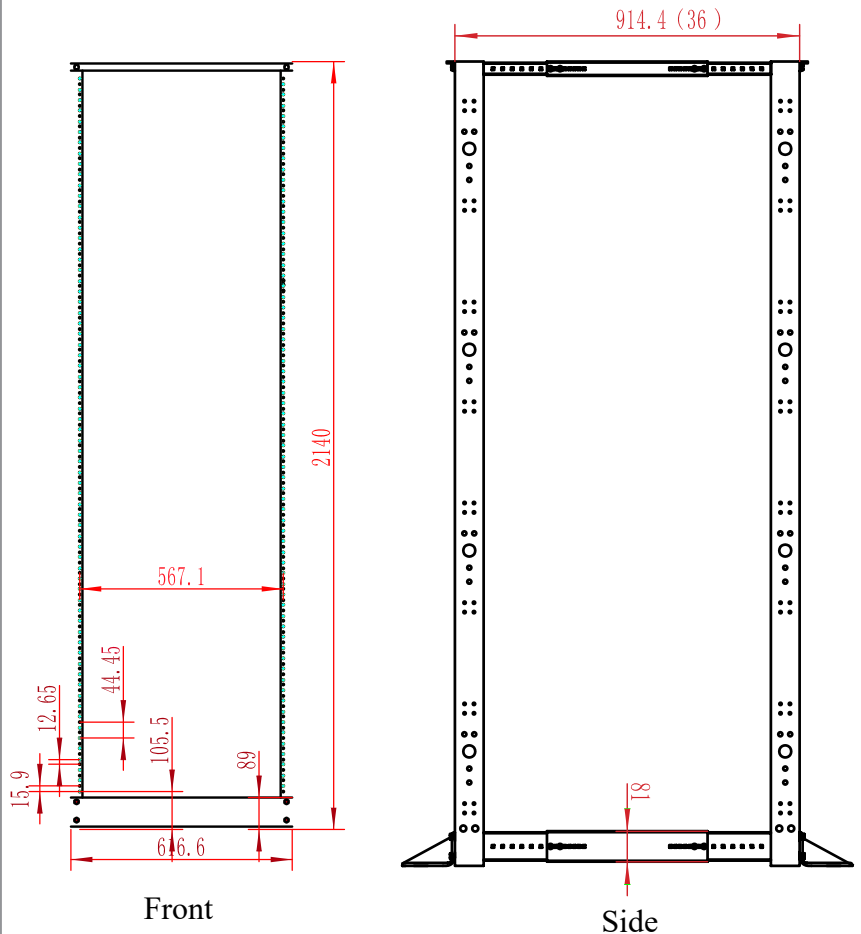

45 RMU 4-POST OPEN RACK ADJUSTABLE, STEEL FRAME

SKU: 047-WOS-0445

Height	Width	Depth	Color	Weight	Capacity
84 in	24 in	24-36 in	Black	61 LB	1322 LB

DESCRIPTION

45 RMU Open Rack, 4-Post, Adjustable Depth Steel Frame
Compatible with vertical cable managers:
047-WVM Series (metal) & 047-VMF (plastic, 2 sections)

FEATURES

- 4-Post Rack
- Holes for #12-24 screws (047-WSN-0600)
- Highly functional and stylish
- Adjustable depth

047-WSN-0600

What's in the Box:

- (1) #12-24 screws 40 pcs,
- (2) # 12-24 washers 40 pcs,
- (3) 3/8"*1" UNF black bolts + nuts 24pcs both,
- (4) 3/8" flat washers 40pcs
- (5) Assembly Instruction