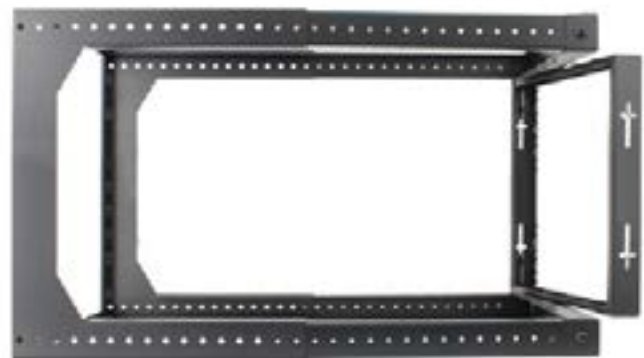

9U OPEN WALL MOUNT - SWING OUT

SKU: 047-WSM-0926

Height	Width	Adjustable Depth	Mounting Width	Color	Weight	Capacity (Open)	Capacity (Closed)
21.7"	21.65"	18"- 30"	19" Rack-mountable	Black	27.5 LB	33 LB	65 LB

DESCRIPTION

9U Open Wall Mount - Swing Out

FEATURES

- Steel frame open wall mount with M6 screws and cage nuts.
- Featuring adjustable depth from 18" to 30"
- Comes unassembled

VERTICAL CABLE

951.696.7772 California
800.749.2447 Florida
845.391.8318 New York