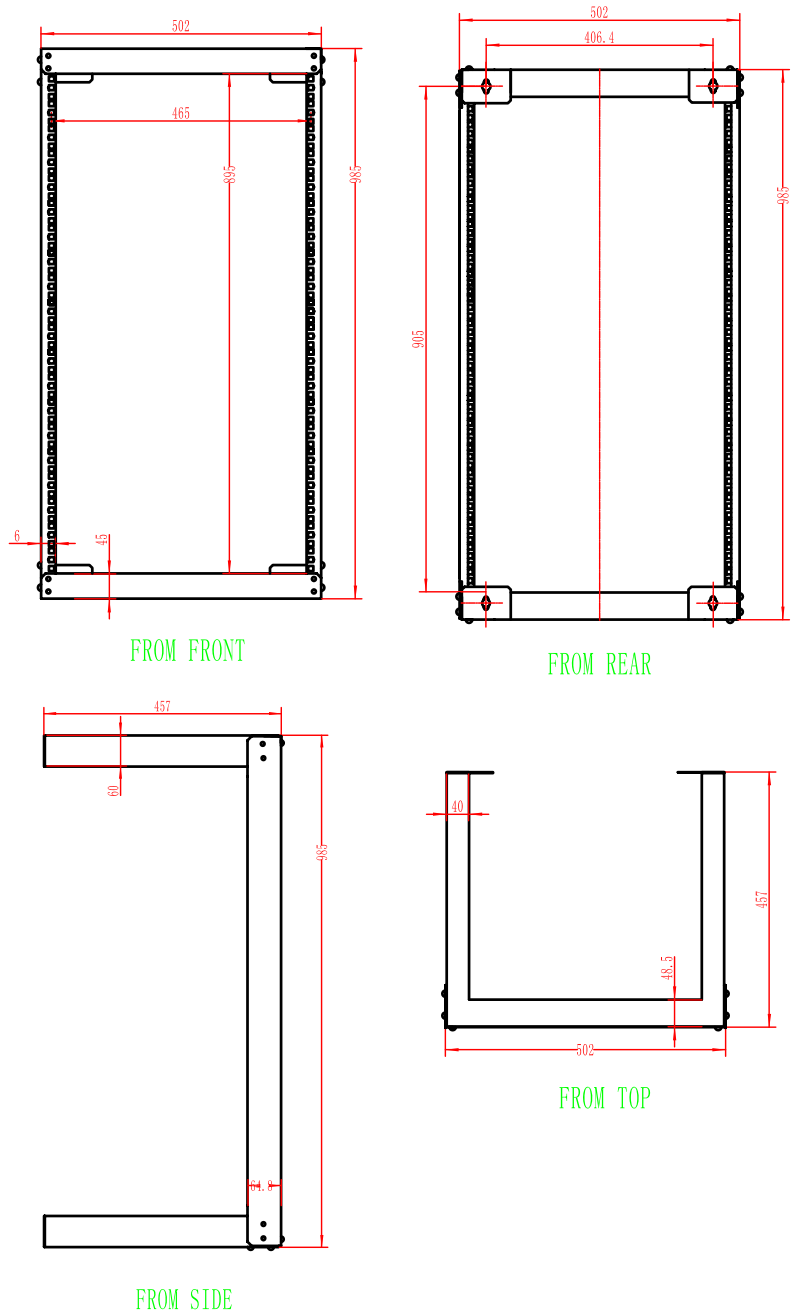

# 20U OPEN WALL MOUNT

**SKU: 047-WFJ-2053**

Height	Width	Depth	Color	Weight	Capacity
38.80"	20"	18"	Black	20.75 LB	66 LB

## DESCRIPTION

20U Open Wall Mount

## FEATURES

- Steel frame open wall mount with M6 screws and cage nuts.
- Comes unassembled
- Easy assembly

**VERTICAL CABLE**

951.696.7772 California  
800.749.2447 Florida  
845.391.8318 New York

[www.verticalcable.com](http://www.verticalcable.com)