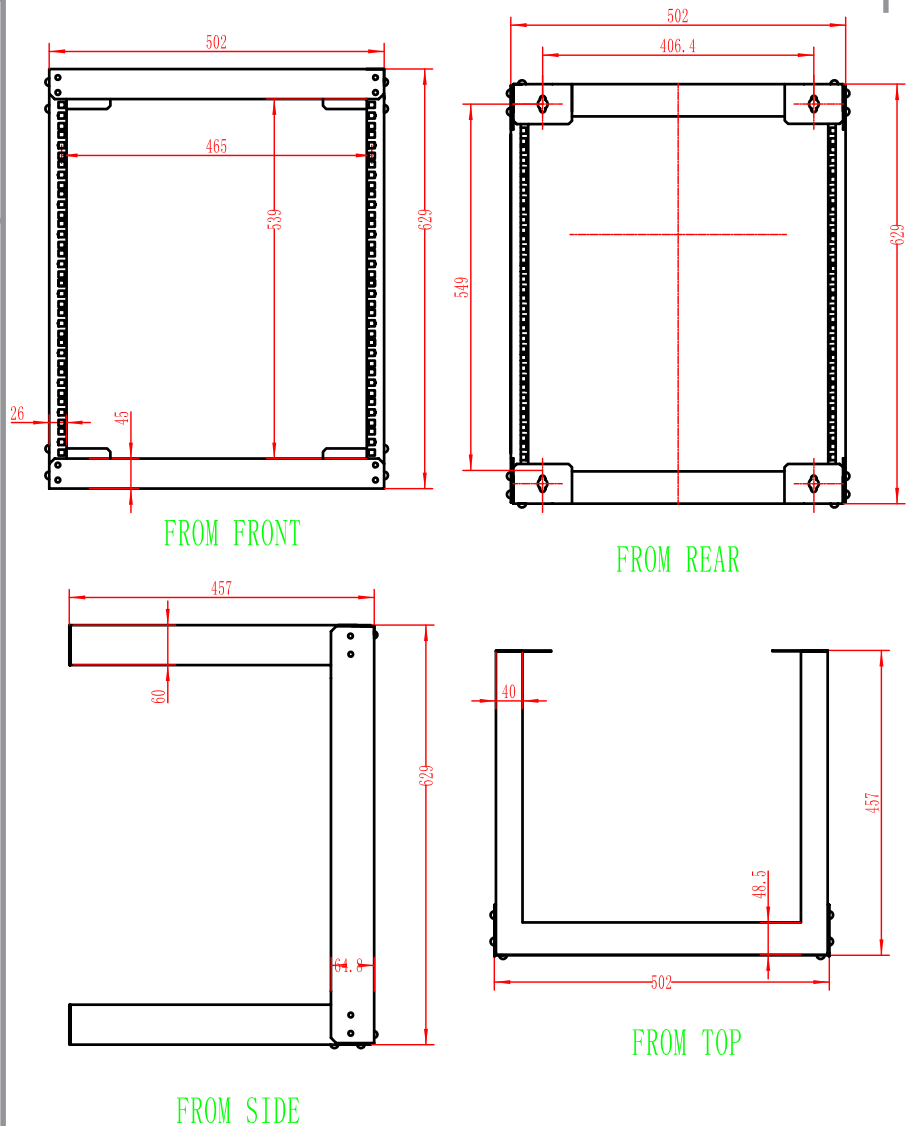

12U OPEN WALL MOUNT

SKU: 047-WFJ-1253

Height	Width	Depth	Color	Weight	Capacity
24.75"	20"	18"	Black	17.25 LB	55LB

DESCRIPTION

12U Open Wall Mount

FEATURES

- Steel frame open wall mount with M6 screws and cage nuts.
- Comes unassembled
- Easy assembly