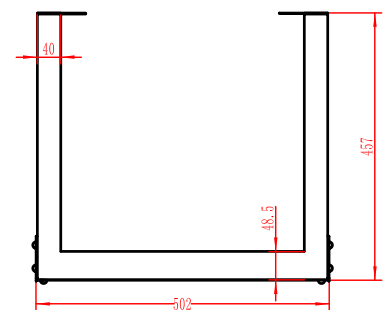

6U OPEN WALL MOUNT

SKU: 047-WFJ-0653

Height	Width	Depth	Color	Weight	Capacity
14.25"	20"	18"	Black	15 LB	26 LB

DESCRIPTION

6U Open Wall Mount

FEATURES

- Steel frame open wall mount with M6 screws and cage nuts.
- Comes unassembled
- Easy assembly

FROM FRONT

FROM REAR

FROM SIDE

FROM TOP

VERTICAL CABLE

951.696.7772 California
800.749.2447 Florida
845.391.8318 New York

www.verticalcable.com

Rev. 04/2017