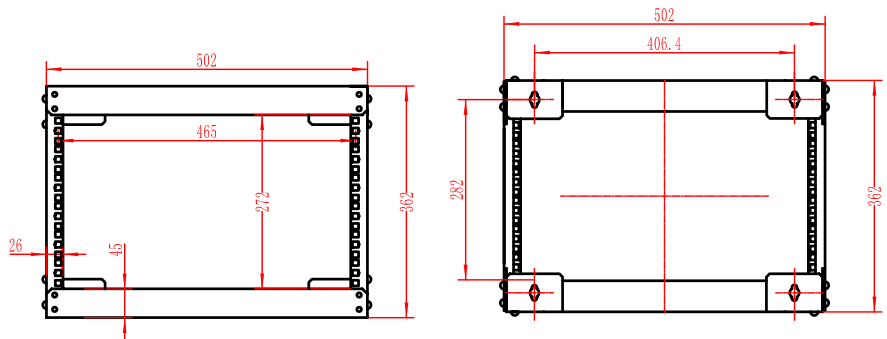

6U OPEN WALL MOUNT

SKU: 047-WFJ-0653

Height	Width	Depth	Color	Weight	Capacity
14.25"	20"	18"	Black	15 LB	26 LB

DESCRIPTION

6U Open Wall Mount

FEATURES

- Steel frame open wall mount with M6 screws and cage nuts.
- Comes unassembled
- Easy assembly

FROM FRONT

FROM REAR

FROM SIDE

FROM TOP

VERTICAL CABLE

951.696.7772 California
800.749.2447 Florida
845.391.8318 New York

www.verticalcable.com

Rev. 04/2017