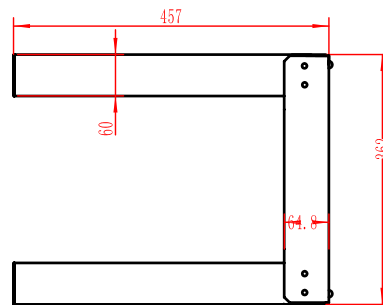

6U OPEN WALL MOUNT

SKU: 047-WFJ-0653

Height	Width	Depth	Color	Weight	Capacity
14.25"	20"	18"	Black	15 LB	26 LB

DESCRIPTION

6U Open Wall Mount

FEATURES

- Steel frame open wall mount with M6 screws and cage nuts.
- Comes unassembled
- Easy assembly

FROM FRONT

FROM REAR

FROM SIDE

FROM TOP

VERTICAL CABLE

951.696.7772 California
800.749.2447 Florida
845.391.8318 New York

www.verticalcable.com

Rev. 04/2017