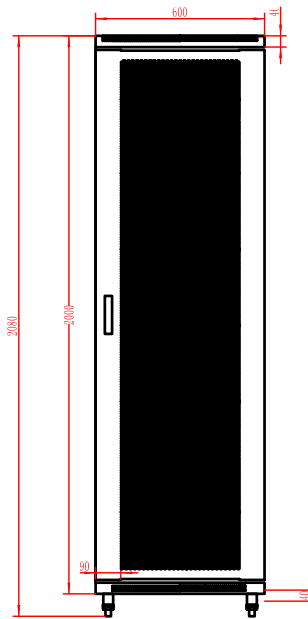

## 42U Rack Space - 19" Standard Rack

**SKU: 047-SRD-4268**

Height	Width	Depth	Color	Weight	Capacity
82"	24"	31.5"	Black	242 LB	2204 LB

### DESCRIPTION

Network Server Cabinet - 42U Rack Space.  
19" Standard Rack.

FRONT VIEW

REAR DOOR

SIDE DOOR

TOP VIEW

**VERTICAL CABLE**

951.696.7772 California  
800.749.2447 Florida  
845.391.8318 New York

[www.verticalcable.com](http://www.verticalcable.com)

Rev. 05/2017