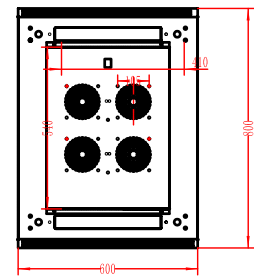

FRONT VIEW

REAR DOOR

SIDE DOOR

TOP VIEW

**VERTICAL CABLE**

951.696.7772 California  
800.749.2447 Florida  
845.391.8318 New York

[www.verticalcable.com](http://www.verticalcable.com)

Rev. 05/2017