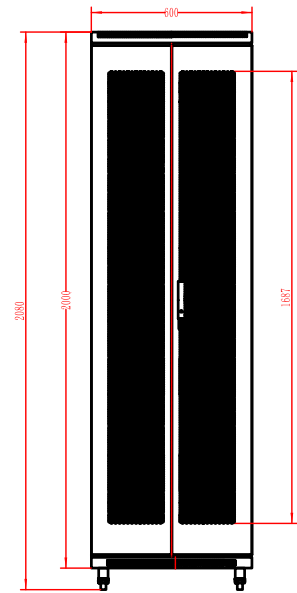

## 42U Rack Space - 19" Standard Rack

**SKU: 047-SRD-4268**

Height	Width	Depth	Color	Weight	Capacity
82"	24"	31.5"	Black	242 LB	2204 LB

### DESCRIPTION

Network Server Cabinet - 42U Rack Space.  
19" Standard Rack.

FRONT VIEW

REAR DOOR

SIDE DOOR

TOP VIEW

**VERTICAL CABLE**

951.696.7772 California  
800.749.2447 Florida  
845.391.8318 New York

[www.verticalcable.com](http://www.verticalcable.com)

Rev. 05/2017