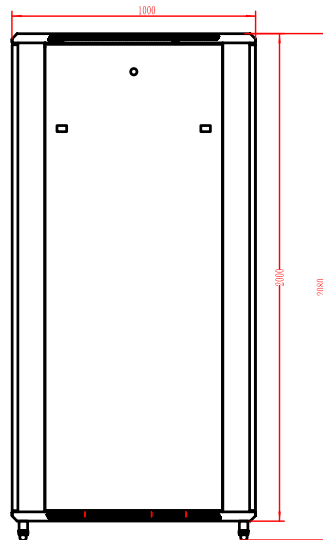

## 42U Rack Space - 19" Standard Rack

**SKU: 047-SRD-4268**

Height	Width	Depth	Color	Weight	Capacity
82"	24"	31.5"	Black	242 LB	2204 LB

### DESCRIPTION

Network Server Cabinet - 42U Rack Space.  
19" Standard Rack.

FRONT VIEW

REAR DOOR

SIDE DOOR

TOP VIEW

**VERTICAL CABLE**

951.696.7772 California  
800.749.2447 Florida  
845.391.8318 New York

[www.verticalcable.com](http://www.verticalcable.com)

Rev. 05/2017