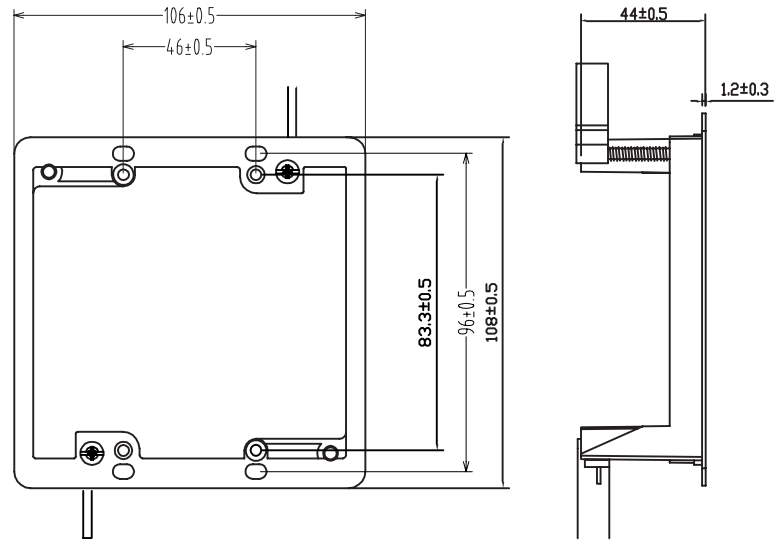

Low Voltage Dry Wall Bracket (Double Gang)

VERTICAL CABLE
Simply Connect.

DESCRIPTION

Low Voltage Class 2 - Dry Wall Bracket for
US Type Face Plate - Double Gang

FEATURES

- Class 2 Low Voltage (Speaker Wires, Coaxial, HDMI and Network/Phone Cables)
- Horizontal or Vertical Mounting
- Easy Installation, Bracket is its own template for cut out.
- Adjustable Bracket Wings - Fits 1/4-in to 1-in Thick Wall Board, Drywall, Panel
- Professional and clean look - flush mount design
- Durable, high-quality material: ABS UL 94-V0
- TAA-Compliant (Made in Taiwan)
- Individually Packed
- Weight: 0.055 lbs

SKU: 022-DWB/2G

VERTICAL CABLE

951.696.7772 California
800.749.2447 Florida
845.391.8318 New York

www.verticalcable.com

Rev. 06/2022

Specs subject to change without notice.

It is the sole responsibility of the user to have the most current specs.