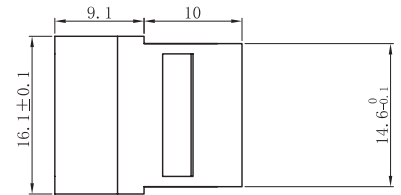

Blank Keystone Insert

DESCRIPTION

Blank Keystone Insert

FEATURES

- Comes in a pack of 100 (sold individually)
- Works with all standard U.S. wall plates
- Weight: 0.3 lbs

SKU: 037 Series

VERTICAL CABLE

951.696.7772 California
800.749.2447 Florida
845.391.8318 New York