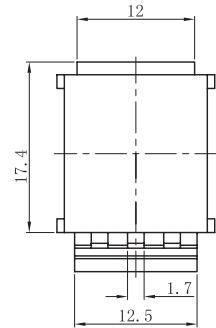

Blank Keystone Insert

DESCRIPTION

Blank Keystone Insert

FEATURES

- Comes in a pack of 100 (sold individually)
- Works with all standard U.S. wall plates
- Weight: 0.3 lbs

SKU: 037 Series

VERTICAL CABLE

951.696.7772 California
800.749.2447 Florida
845.391.8318 New York