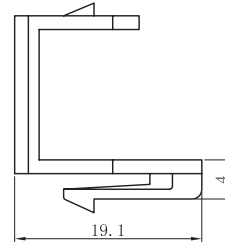

Blank Keystone Insert

DESCRIPTION

Blank Keystone Insert

FEATURES

- Comes in a pack of 100 (sold individually)
- Works with all standard U.S. wall plates
- Weight: 0.3 lbs

SKU: 037 Series

VERTICAL CABLE

951.696.7772 California
800.749.2447 Florida
845.391.8318 New York