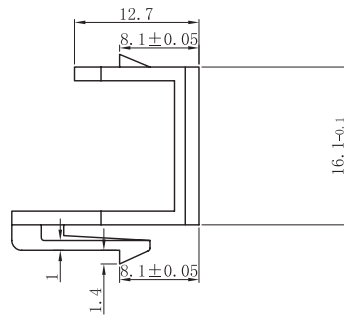

Blank Keystone Insert

DESCRIPTION

Blank Keystone Insert

FEATURES

- Comes in a pack of 100 (sold individually)
- Works with all standard U.S. wall plates
- Weight: 0.3 lbs

SKU: 037 Series

VERTICAL CABLE

951.696.7772 California
800.749.2447 Florida
845.391.8318 New York