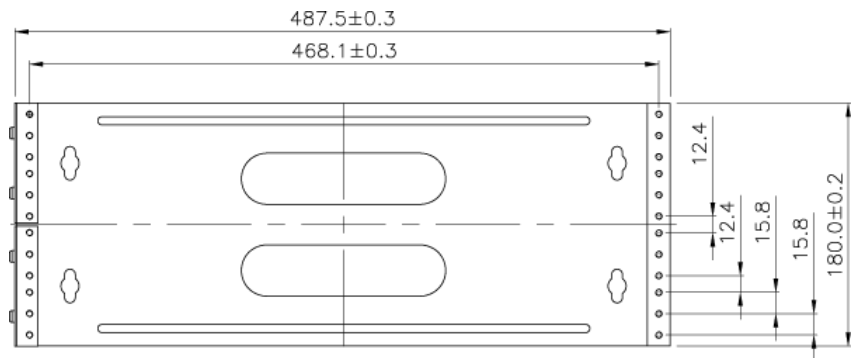

4 RMU HINGED WALL MOUNT BRACKET

SKU: 046-390

Thickness	Bracket ($\pm 0.1\text{mm}$)	2
	Hinge ($\pm 0.1\text{mm}$)	1.5
Height (in)		7.1
Width (in)		19
Depth (in)		5.83
Weight (lb)		2.5
Color		Black

DESCRIPTION

4 RMU Hinged Wall Mount Bracket, 19 in, Black

FEATURES

- Fits a 96 port 4 RMU standard 19 in patch panel
- Bracket made of 2mm thick steel, painted black
- Hinge made of 1.5 mm thick steel, painted black

FRONT VIEW

VERTICAL CABLE

951.696.7772 California
800.749.2447 Florida
845.391.8318 New York

www.verticalcable.com

Rev. 01/2015

Specs subject to change without notice.

It is the sole responsibility of the user to have the most current specs.