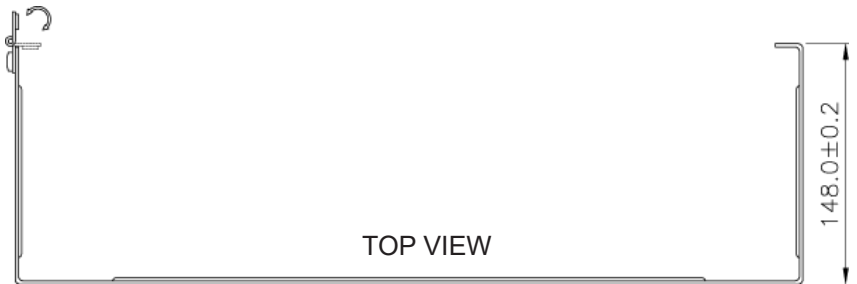

4 RMU HINGED WALL MOUNT BRACKET

SKU: 046-390

Thickness	Bracket ($\pm 0.1\text{mm}$)	2
	Hinge ($\pm 0.1\text{mm}$)	1.5
Height (in)		7.1
Width (in)		19
Depth (in)		5.83
Weight (lb)		2.5
Color		Black

DESCRIPTION

4 RMU Hinged Wall Mount Bracket, 19 in, Black

FEATURES

- Fits a 96 port 4 RMU standard 19 in patch panel
- Bracket made of 2mm thick steel, painted black
- Hinge made of 1.5 mm thick steel, painted black

FRONT VIEW

TOP VIEW

SIDE VIEW

VERTICAL CABLE

951.696.7772 California
800.749.2447 Florida
845.391.8318 New York

www.verticalcable.com

Rev. 01/2015

Specs subject to change without notice.