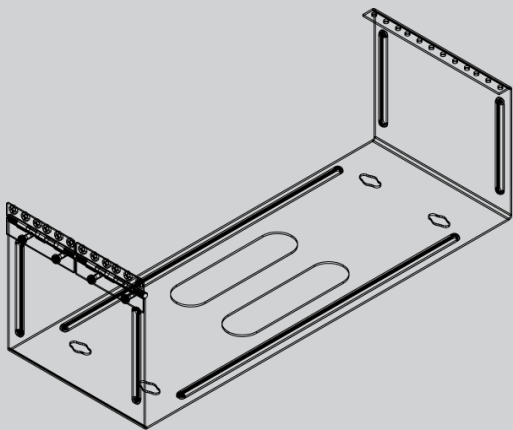

4 RMU HINGED WALL MOUNT BRACKET

SKU: 046-390

Thickness	Bracket ($\pm 0.1\text{mm}$)	2
	Hinge ($\pm 0.1\text{mm}$)	1.5
Height (in)		7.1
Width (in)		19
Depth (in)		5.83
Weight (lb)		2.5
Color		Black

DESCRIPTION

4 RMU Hinged Wall Mount Bracket, 19 in, Black

FEATURES

- Fits a 96 port 4 RMU standard 19 in patch panel
- Bracket made of 2mm thick steel, painted black
- Hinge made of 1.5 mm thick steel, painted black