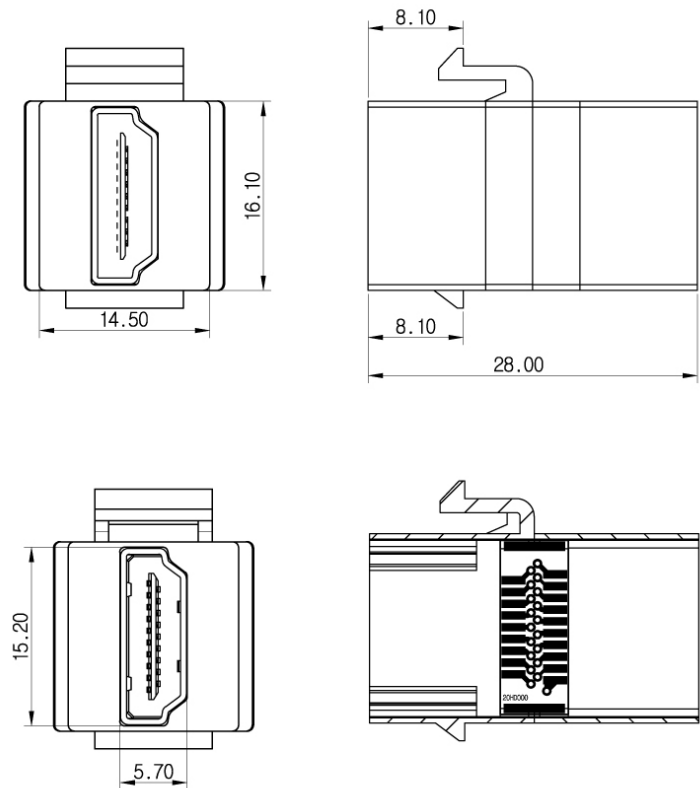

HDMI Keystone Coupler F/F (Female to Female)

Part# 245-KJC/FF/180

Specifications

Electrical

Operating Voltage Rating	40 V max.
Current Rating	0.5 A
Insulation Resistance	100 mΩ
Plug Contact Resistance	30 mΩ

Mechanical

Max. Insertion Force	44 N
Min. Unplug Strength	10 N
Operating Life	5000 cycles

Environmental

Storage Temperature	-20° C to +65° C
Operating Temperature	-20° C to +85° C

DESCRIPTION

HDMI Keystone Coupler F/F, Snap-in

FEATURES

- Fits most wall plates
- Supports Full 4K & 3D
- Individually Packed

VERTICAL CABLE

800.749.2447 Florida
951.696.7772 California
845.391.8318 New York

www.verticalcable.com

Rev. 03/2021

Specs subject to change without notice.
It is the sole responsibility of the user to have the most current specs.