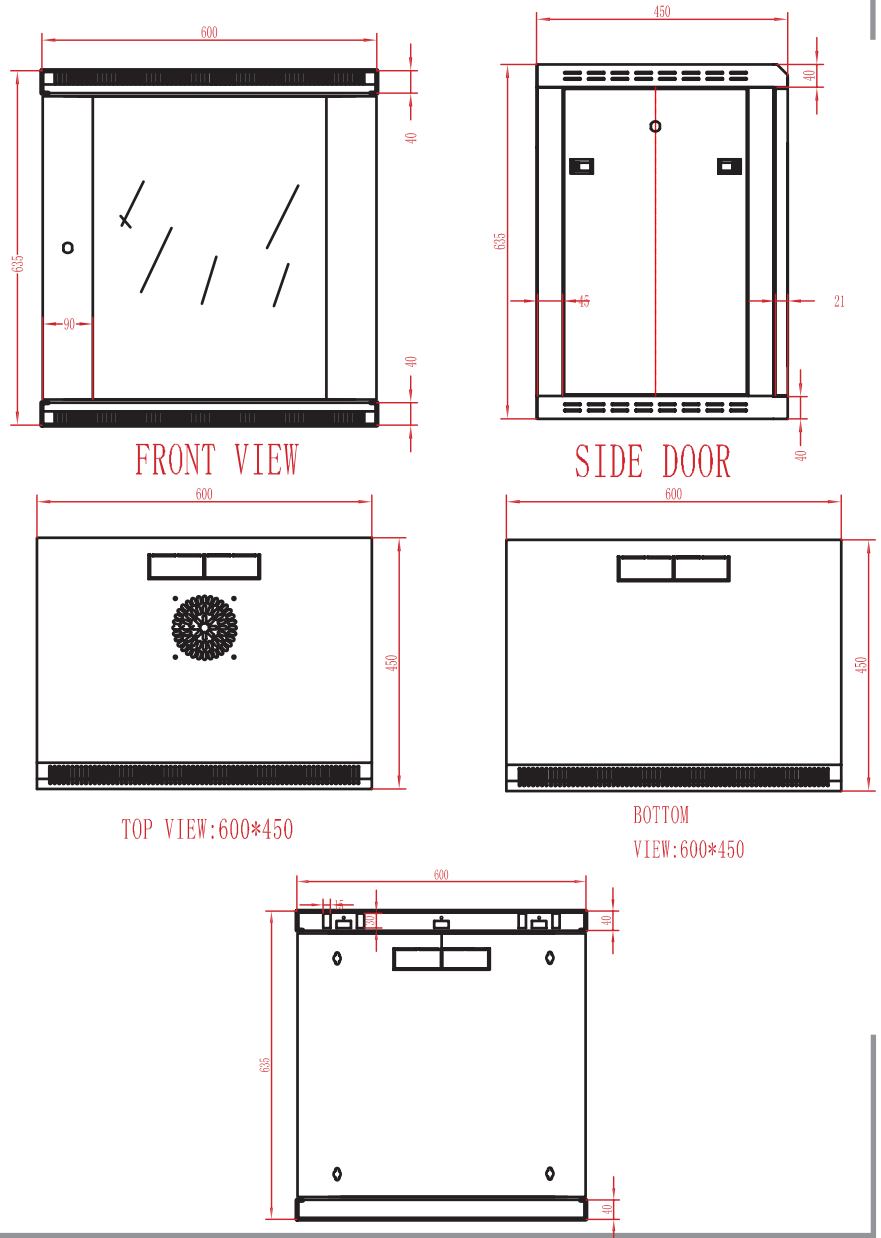

12U WALL MOUNT ENCLOSURE

SKU: 047-WWM-1260

Height	Width	Depth	Mounting Depth	Weight	Capacity
25 in	23.62 in	17.72 in	15.7 in	53 LB	132 LB

DESCRIPTION

12U Wall Mount Enclosure

FEATURES

- Includes 1 fan with USA plug and wire
- 12 sets M6 screws, washers and nuts
- 5mm tempered glass front door
- Ships fully assembled
- Front and Side accessible
- Front door lock (two keys included)