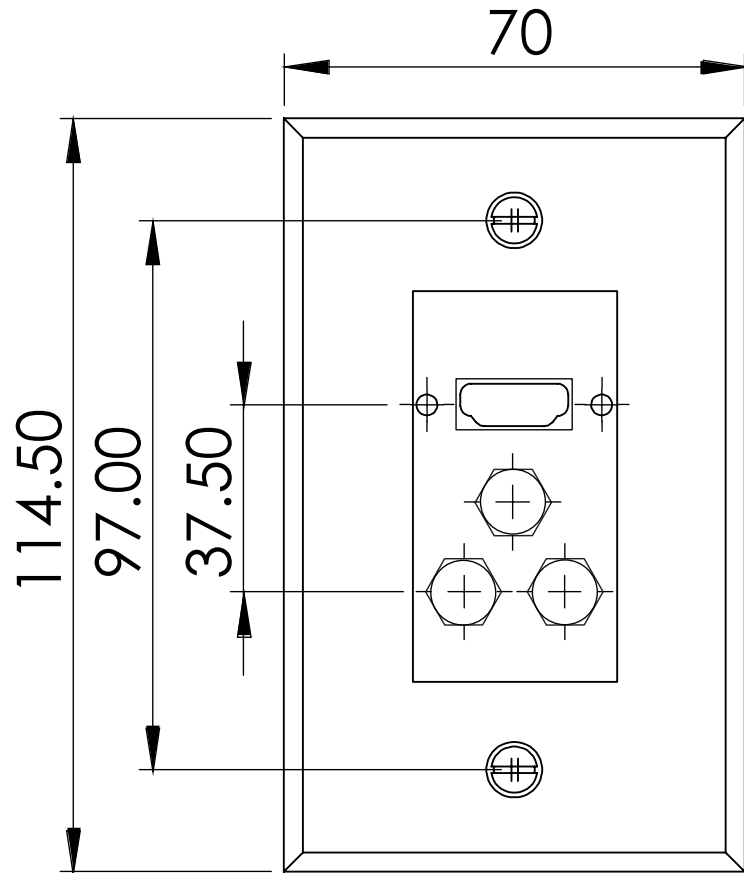

HDMI + 3XRCA Decora Wall Plate

SKU: 245-WP/H3R

Height	Width
2.75"	4.5"

DESCRIPTION

HDMI + 3XRCA Decora Wall Plate, Gold Plated, White

FEATURES

- Standard size, Single Gang
- High-impact ABS construction
- Smooth finish