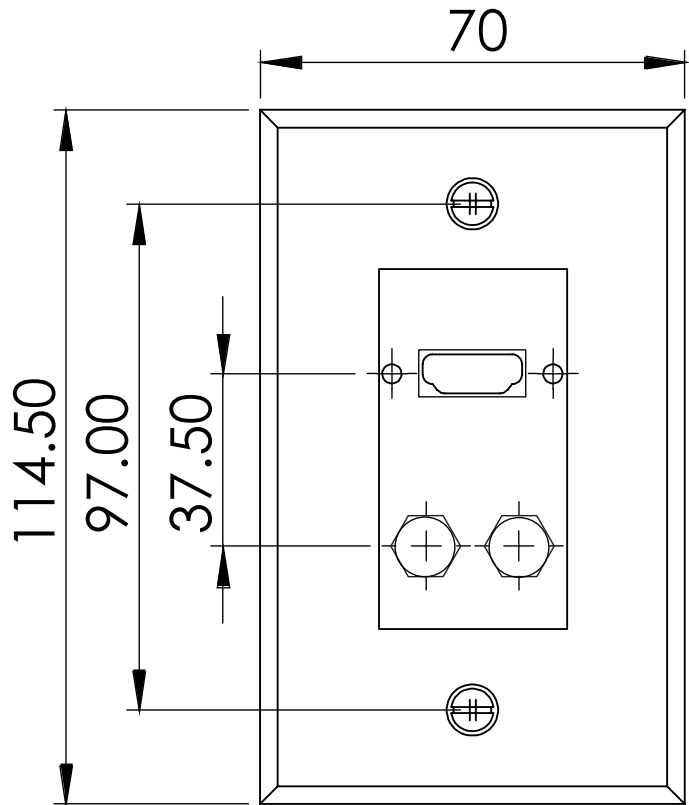

HDMI + 2XRCA Decora Wall Plate

SKU: 245-WP/H2R

Height	Width
2.75"	4.5"

DESCRIPTION

HDMI + 2XRCA Decora Wall Plate, Gold Plated,
White

FEATURES

- Standard size, Single Gang
- High-impact ABS construction
- Smooth finish