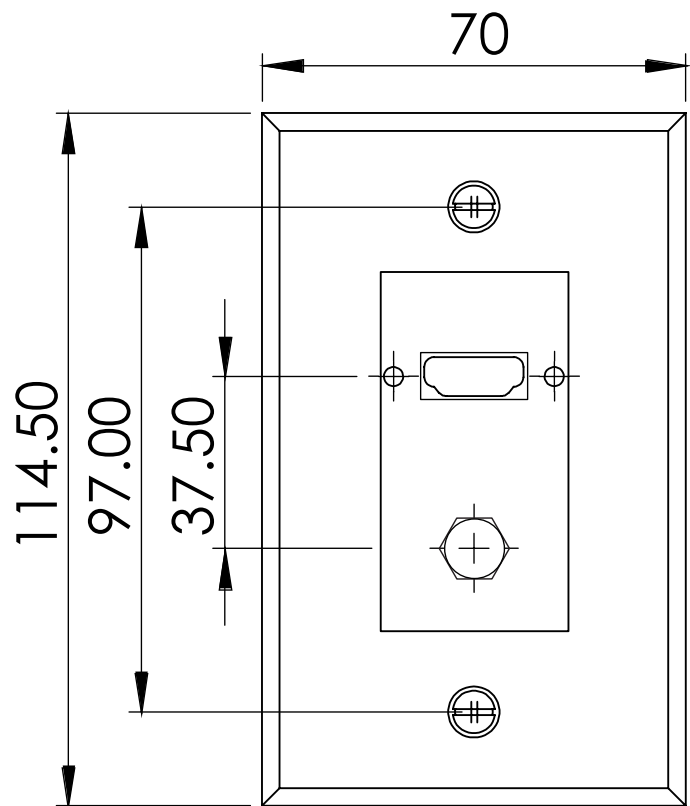

HDMI + 1XRCA Decora Wall Plate

SKU: 245-WP/H1R

Height	Width
2.75"	4.5"

DESCRIPTION

HDMI + 1XRCA Decora Wall Plate, Gold Plated,
White

FEATURES

- Standard size, Single Gang
- High-impact ABS construction
- Smooth finish