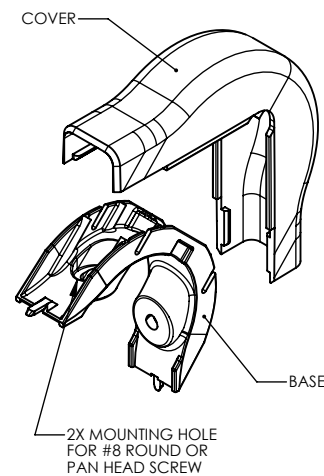

# 3/4' EXTERNAL CORNER COVER

**SKU's: 045-TSR1I-29-1, 045-TSR1FW-29-1**

Length (in)	2.420
Width (in)	0.912
Thickness (in)	.055
Color	Office White or Ivory
Material	Polyvinylchloride (PVC)

## DESCRIPTION

External Corner Cover, 3/4", PVC, One Piece

## FEATURES

- 3/4", External Corner Cover
- Flexible hinge allows the raceway to endure numerous openings without creating discoloration or stress cracking.
- Fittings incorporate a minimum 1" bend radius per TIA/EIA 568-B and 569-A standards
- Junction boxes can be used with this raceway for electrical or data outlets
- Available in Office White and Ivory
- Made in the USA