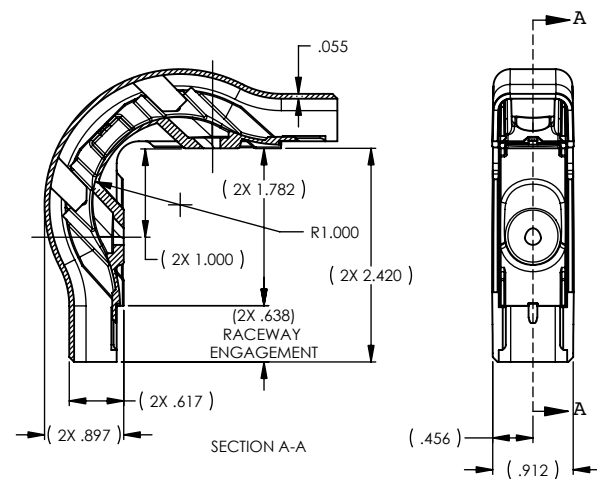

# 3/4' EXTERNAL CORNER COVER

**SKU's: 045-TSR1I-29-1, 045-TSR1FW-29-1**

Length (in)	2.420
Width (in)	0.912
Thickness (in)	.055
Color	Office White or Ivory
Material	Polyvinylchloride (PVC)

## DESCRIPTION

External Corner Cover, 3/4", PVC, One Piece

## FEATURES

- 3/4", External Corner Cover
- Flexible hinge allows the raceway to endure numerous openings without creating discoloration or stress cracking.
- Fittings incorporate a minimum 1" bend radius per TIA/EIA 568-B and 569-A standards
- Junction boxes can be used with this raceway for electrical or data outlets
- Available in Office White and Ivory
- Made in the USA