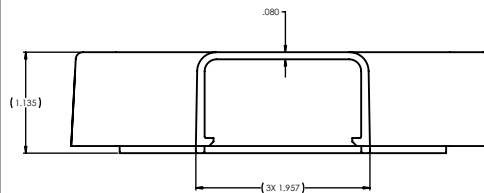

1 3/4' TEE COVER

SKU's: 045-TSR3I-21-1, 045-TSR3FW-21-1

Length (in)	4.760
Width (in)	3.358
Thickness (in)	.080
Color	Office White or Ivory
Material	Polyvinylchloride (PVC)

DESCRIPTION

Tee Cover, 1 3/4", PVC, One Piece

FEATURES

- 1 3/4", Tee Cover
- Flexible hinge allows the raceway to endure numerous openings without creating discoloration or stress cracking.
- Fittings incorporate a minimum 1" bend radius per TIA/EIA 568-B and 569-A standards
- Junction boxes can be used with this raceway for electrical or data outlets
- Available in Office White and Ivory
- Made in the USA