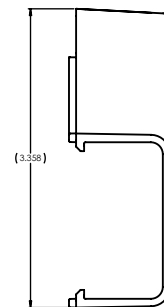

1 3/4' TEE COVER

SKU's: 045-TSR3I-21-1, 045-TSR3FW-21-1

Length (in)	4.760
Width (in)	3.358
Thickness (in)	.080
Color	Office White or Ivory
Material	Polyvinylchloride (PVC)

DESCRIPTION

Tee Cover, 1 3/4", PVC, One Piece

FEATURES

- 1 3/4", Tee Cover
- Flexible hinge allows the raceway to endure numerous openings without creating discoloration or stress cracking.
- Fittings incorporate a minimum 1" bend radius per TIA/EIA 568-B and 569-A standards
- Junction boxes can be used with this raceway for electrical or data outlets
- Available in Office White and Ivory
- Made in the USA