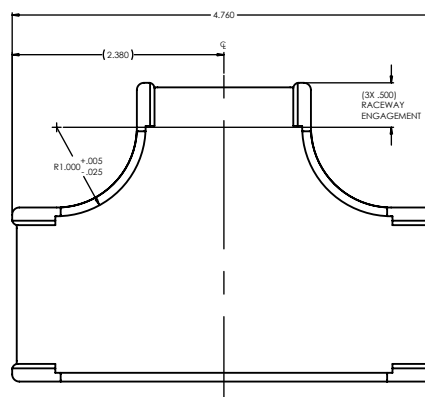

1 3/4' TEE COVER

SKU's: 045-TSR3I-21-1, 045-TSR3FW-21-1

Length (in)	4.760
Width (in)	3.358
Thickness (in)	.080
Color	Office White or Ivory
Material	Polyvinylchloride (PVC)

DESCRIPTION

Tee Cover, 1 3/4", PVC, One Piece

FEATURES

- 1 3/4", Tee Cover
- Flexible hinge allows the raceway to endure numerous openings without creating discoloration or stress cracking.
- Fittings incorporate a minimum 1" bend radius per TIA/EIA 568-B and 569-A standards
- Junction boxes can be used with this raceway for electrical or data outlets
- Available in Office White and Ivory
- Made in the USA