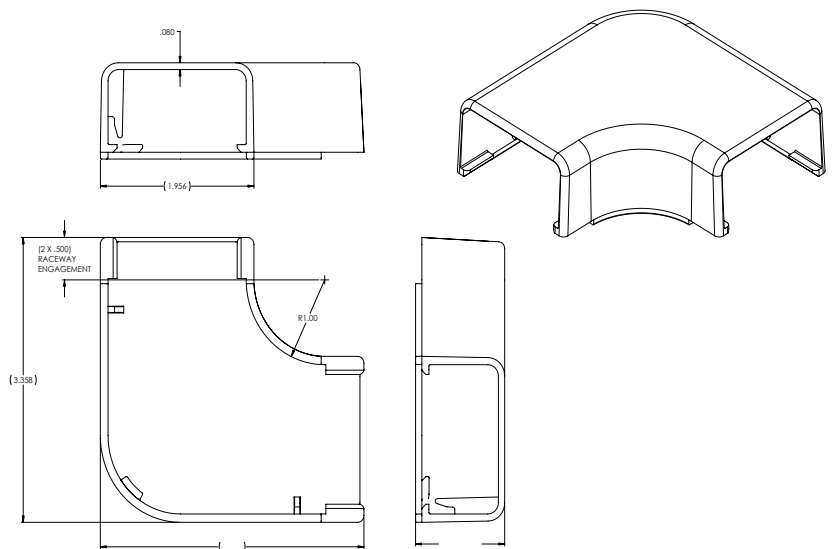

1- 3/4' Elbow

SKU's: 045-TSR3FW-25-1, 045-TSR3I-25-1

Length (in)	3.358
Width (in)	1.956
Thickness (in)	.090
Color	Office White or Ivory
Material	Polyvinylchloride (PVC)

DESCRIPTION

Surface Raceway, 1-3/4", Elbow, PVC

FEATURES

- 1-3/4", Elbow
- Flexible hinge allows the raceway to endure numerous openings without creating discoloration or stress cracking.
- Fittings incorporate a minimum 1" bend radius per TIA/EIA 568-B and 569-A standards
- Junction boxes can be used with this raceway for electrical or data outlets
- Available in Office White and Ivory
- Made in the USA