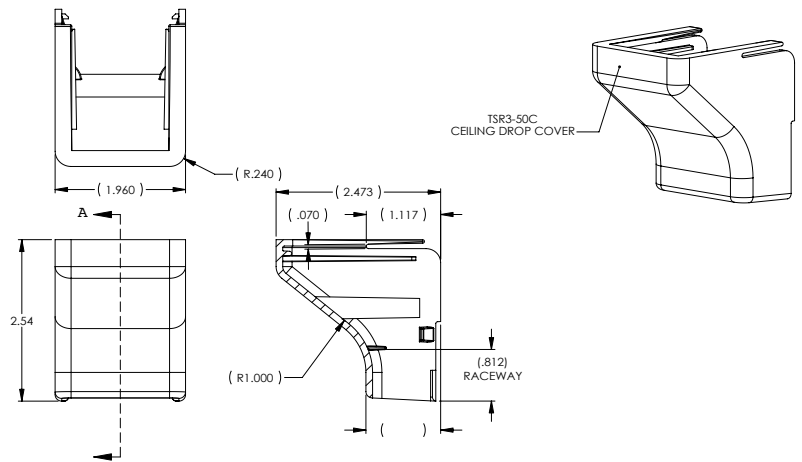

# 1- 3/4' Ceiling Drop

**SKU's: 045-TSR3I-50**

Length (in)	2.540
Width (in)	1.960
Thickness (in)	.090
Color	Ivory
Material	Polyvinylchloride (PVC)

## DESCRIPTION

Surface Raceway, 1-3/4", Ceiling Drop

## FEATURES

- 1-3/4", Ceiling Drop, two piece
- Flexible hinge allows the raceway to endure numerous openings without creating discoloration or stress cracking.
- Fittings incorporate a minimum 1" bend radius per TIA/EIA 568-B and 569-A standards
- Junction boxes can be used with this raceway for electrical or data outlets
- Available in Ivory
- Made in the USA