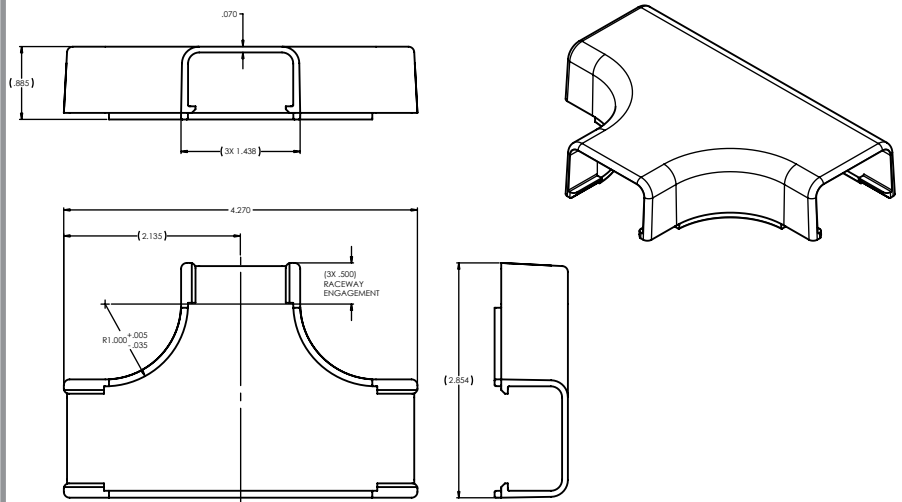

# 1 1/4' TEE COVER

**SKU's: 045-TSR2I-21-1, 045-TSR2FW-21-1**

Length (in)	4.270
Width (in)	2.854
Thickness (in)	.070
Color	Office White or Ivory
Material	Polyvinylchloride (PVC)

## DESCRIPTION

Tee Cover, 1 1/4", PVC, One Piece

## FEATURES

- 1 1/4", Tee Cover
- Flexible hinge allows the raceway to endure numerous openings without creating discoloration or stress cracking.
- Fittings incorporate a minimum 1" bend radius per TIA/EIA 568-B and 569-A standards
- Junction boxes can be used with this raceway for electrical or data outlets
- Available in Office White and Ivory
- Made in the USA