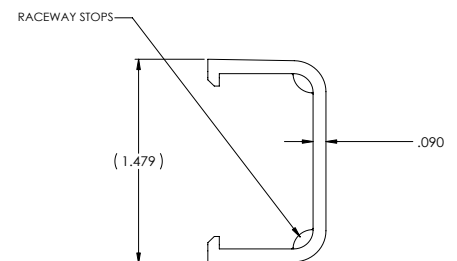

1-1/4' SPLICE COVER

SKU's: 045-TSR2I-14, 045-TSR2FW-14

Length (in)	2.000
Width (in)	1.479
Thickness (in)	.090
Color	Office White or Ivory
Material	Polyvinylchloride (PVC)

DESCRIPTION

Splice Cover, 1-1/4", PVC, 2-Piece, Office White or Ivory

FEATURES

- 1-1/4", Splice Cover
- Flexible hinge allows the raceway to endure numerous openings without creating discoloration or stress cracking.
- Fittings incorporate a minimum 1" bend radius per TIA/EIA 568-B and 569-A standards
- Junction boxes can be used with this raceway for electrical or data outlets
- Available in Office White and Ivory
- Made in the USA