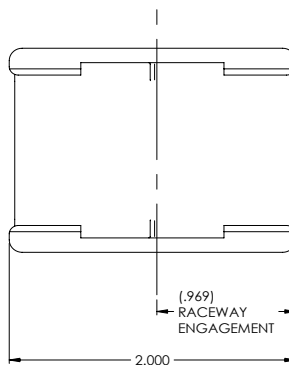

1-1/4' SPLICE COVER

SKU's: 045-TSR2I-14, 045-TSR2FW-14

Length (in)	2.000
Width (in)	1.479
Thickness (in)	.090
Color	Office White or Ivory
Material	Polyvinylchloride (PVC)

DESCRIPTION

Splice Cover, 1-1/4", PVC, 2-Piece, Office White or Ivory

FEATURES

- 1-1/4", Splice Cover
- Flexible hinge allows the raceway to endure numerous openings without creating discoloration or stress cracking.
- Fittings incorporate a minimum 1" bend radius per TIA/EIA 568-B and 569-A standards
- Junction boxes can be used with this raceway for electrical or data outlets
- Available in Office White and Ivory
- Made in the USA