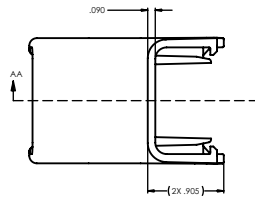

1 1/4' INTERNAL CORNER COVER

SKU's: 045-TSR2I-33-1, 045-TSR2FW-33-1

DESCRIPTION

Internal Corner Cover, 1 1/4", PVC, One Piece

Length (in)	2.315
Width (in)	1.502
Thickness (in)	.090
Color	Office White or Ivory
Material	Polyvinylchloride (PVC)

FEATURES

- 1 1/4", Internal Corner Cover
- Flexible hinge allows the raceway to endure numerous openings without creating discoloration or stress cracking.
- Fittings incorporate a minimum 1" bend radius per TIA/EIA 568-B and 569-A standards
- Junction boxes can be used with this raceway for electrical or data outlets
- Available in Office White and Ivory
- Made in the USA