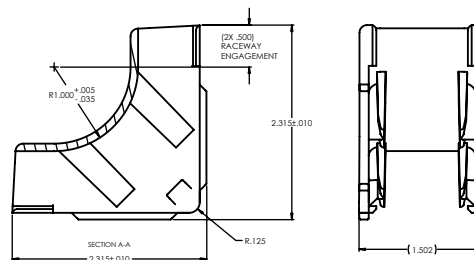

1 1/4' INTERNAL CORNER COVER

SKU's: 045-TSR2I-33-1, 045-TSR2FW-33-1

DESCRIPTION

Internal Corner Cover, 1 1/4", PVC, One Piece

Length (in)	2.315
Width (in)	1.502
Thickness (in)	.090
Color	Office White or Ivory
Material	Polyvinylchloride (PVC)

FEATURES

- 1 1/4", Internal Corner Cover
- Flexible hinge allows the raceway to endure numerous openings without creating discoloration or stress cracking.
- Fittings incorporate a minimum 1" bend radius per TIA/EIA 568-B and 569-A standards
- Junction boxes can be used with this raceway for electrical or data outlets
- Available in Office White and Ivory
- Made in the USA