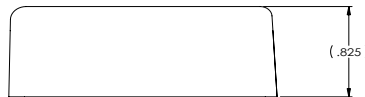

1 1/4' End Cap

SKU's: 045-TSR2FW-36, 045-TSR2I-36

Length (in)	2.044
Width (in)	1.479
Thickness (in)	.090
Color	Ivory or Office White
Material	Polyvinylchloride (PVC)

DESCRIPTION

Surface Raceway, 1 1/4", End Cap

FEATURES

- 1 3/4", End Cap, two piece
- Flexible hinge allows the raceway to endure numerous openings without creating discoloration or stress cracking.
- Fittings incorporate a minimum 1" bend radius per TIA/EIA 568-B and 569-A standards
- Junction boxes can be used with this raceway for electrical or data outlets
- Available in Office White and Ivory
- Made in the USA