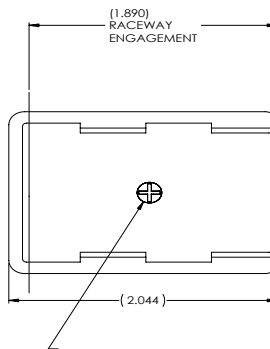

1 1/4' End Cap

SKU's: 045-TSR2FW-36, 045-TSR2I-36

Length (in)	2.044
Width (in)	1.479
Thickness (in)	.090
Color	Ivory or Office White
Material	Polyvinylchloride (PVC)

DESCRIPTION

Surface Raceway, 1 1/4", End Cap

FEATURES

- 1 3/4", End Cap, two piece
- Flexible hinge allows the raceway to endure numerous openings without creating discoloration or stress cracking.
- Fittings incorporate a minimum 1" bend radius per TIA/EIA 568-B and 569-A standards
- Junction boxes can be used with this raceway for electrical or data outlets
- Available in Office White and Ivory
- Made in the USA