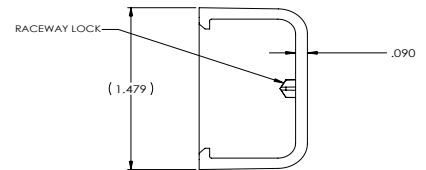

1 1/4' End Cap

SKU's: 045-TSR2FW-36, 045-TSR2I-36

Length (in)	2.044
Width (in)	1.479
Thickness (in)	.090
Color	Ivory or Office White
Material	Polyvinylchloride (PVC)

DESCRIPTION

Surface Raceway, 1 1/4", End Cap

FEATURES

- 1 3/4", End Cap, two piece
- Flexible hinge allows the raceway to endure numerous openings without creating discoloration or stress cracking.
- Fittings incorporate a minimum 1" bend radius per TIA/EIA 568-B and 569-A standards
- Junction boxes can be used with this raceway for electrical or data outlets
- Available in Office White and Ivory
- Made in the USA