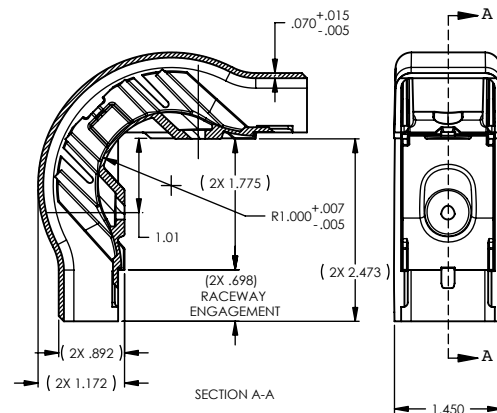

1 1/4' EXTERNAL CORNER COVER

SKU's: 045-TSR2I-29-1, 045-TSR2FW-29-1

Length (in)	2.473
Width (in)	1.450
Thickness (in)	.070
Color	Office White or Ivory
Material	Polyvinylchloride (PVC)

DESCRIPTION

External Corner Cover, 1 1/4", PVC, One Piece

FEATURES

- 1 1/4", External Corner Cover
- Flexible hinge allows the raceway to endure numerous openings without creating discoloration or stress cracking.
- Fittings incorporate a minimum 1" bend radius per TIA/EIA 568-B and 569-A standards
- Junction boxes can be used with this raceway for electrical or data outlets
- Available in Office White and Ivory
- Made in the USA