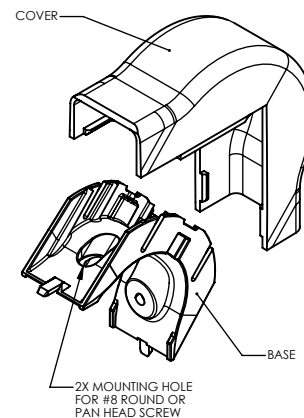

1 1/4' EXTERNAL CORNER COVER

SKU's: 045-TSR2I-29-1, 045-TSR2FW-29-1

Length (in)	2.473
Width (in)	1.450
Thickness (in)	.070
Color	Office White or Ivory
Material	Polyvinylchloride (PVC)

DESCRIPTION

External Corner Cover, 1 1/4", PVC, One Piece

FEATURES

- 1 1/4", External Corner Cover
- Flexible hinge allows the raceway to endure numerous openings without creating discoloration or stress cracking.
- Fittings incorporate a minimum 1" bend radius per TIA/EIA 568-B and 569-A standards
- Junction boxes can be used with this raceway for electrical or data outlets
- Available in Office White and Ivory
- Made in the USA