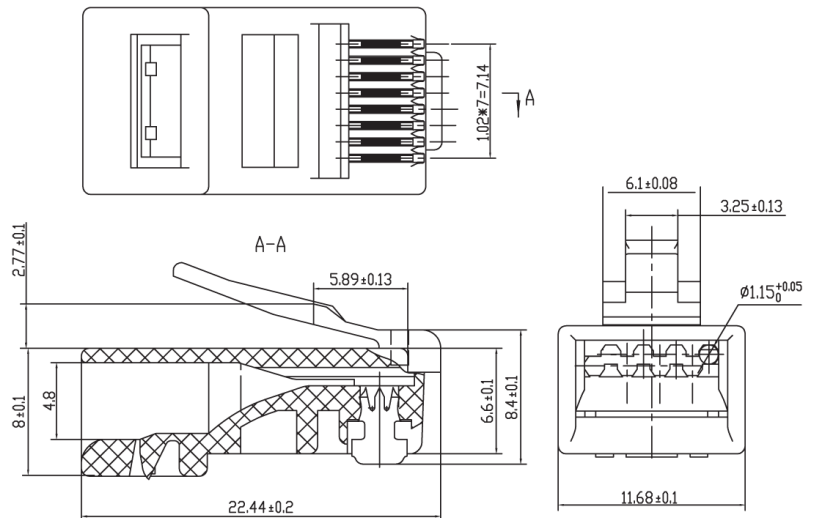

#### 2. MECHANICAL:

- 2.1 RETENTION STRENGTH:50N MIN. FOR 60S±5S
- 2.2 OPERATING LIFE:750 CYCLES.
- 2.3 INSERTION FORCE:30N MAX.

#### 4. CHARACTERISTICS:

- 4.1 PLUG WILL ACCEPT 23 OR 24 AWG SOLID WIRE HAVING A MAXIMUM INSULATION DIAMETER OF 1.04-1.14 MM AND A MAXIMUM DIAMETER CABLE JACKET OF 5.70 MM