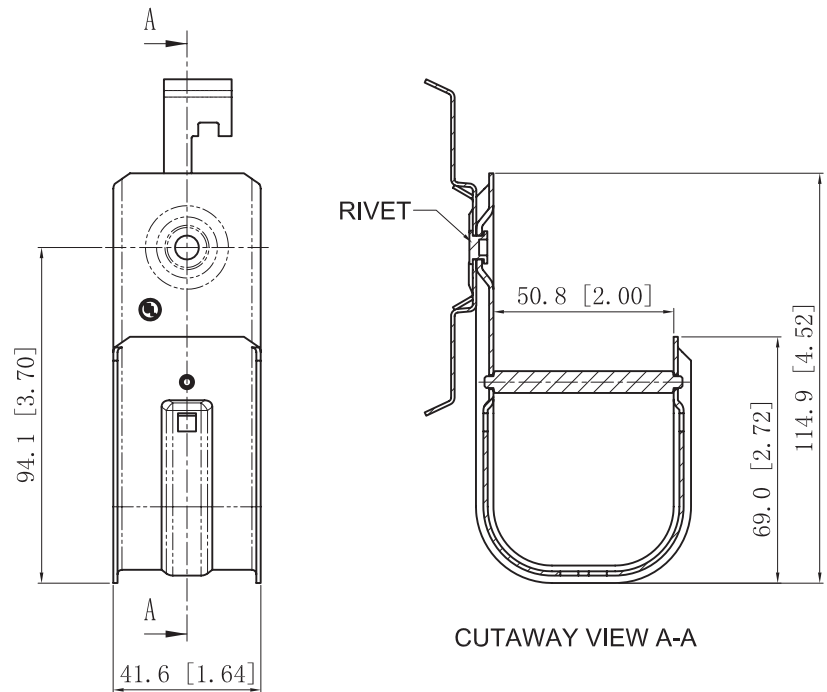

# J-HOOK WITH WING WING FOR 3/8IN ROD (2 INCH)

SKU: 048-128/20W38

## DESCRIPTION

2" Inch J-Hook with Wing for 3/8in Rod  
Can be attached to a wide variety of structures  
using beam clamps

## FEATURES

- Zinc Plated Steel
- Rust Resistant Zinc Coating
- Holds up to 80 4-pair CAT5E or 50 4-pair CAT6.
- 0.23lb Weight
- 25 Per Box
- UL, cUL, RoHS Compliant
- J cable support hooks are an inexpensive alternative to cable trays.