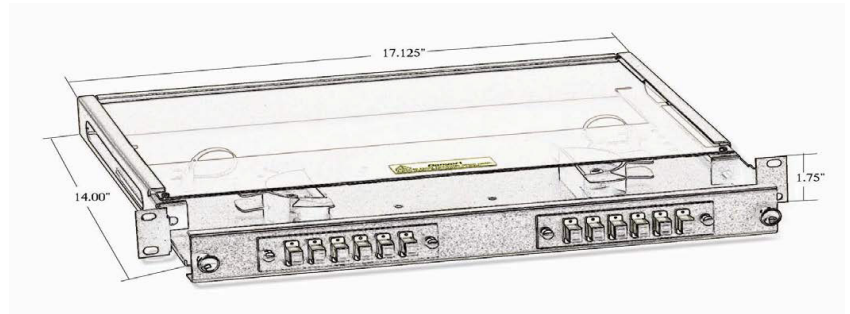

# 12 to 48 FIBER, RACK MOUNT FIBER OPTIC ENCLOSURE - 1U

**SKU: 260-1804**

Height	Width	Depth	Weight
1.75"	19.00"	14.00"	8LB

## DESCRIPTION

1U 12-48 Slide Out Fiber Optic Wall Mount Enclosure.

## FEATURES

- 1 to 2 fiber LGX-118 type insert modules
- Accepts 2 fiber optic insert modules & up to x2 24 fiber stackable fusion splice trays
- Durable epoxy powder coated finish
- Side cable entry
- Fiber management spools included
- Slide out tray design
- Clear acrylic removable dust top cover
- 19" rack mount spec. EIA/ECS-310-E
- Made in the USA