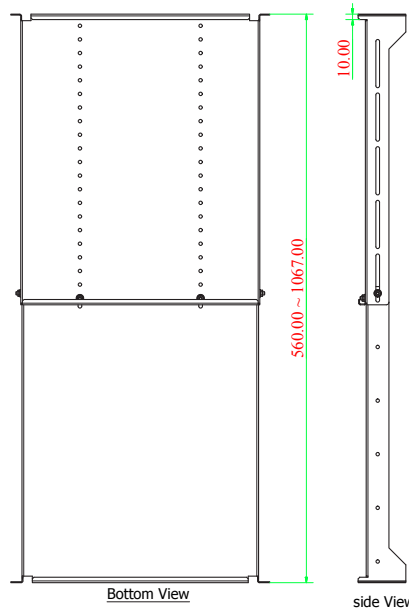

2U HEAVY DUTY ADJUSTABLE SHELF

SKU: 047-WAS-2400

Steel Thickness (mm)	1.5
Height (in)	3.00
Width (in)	19
Depth(in)	22-42
Weight (lb)	13
Color	Black
Capacity(lb)	121

DESCRIPTION

2U Heavy Duty Adjustable Shelf, 19", 4 point, Black

FEATURES

- Fits most standard 19" Racks and Wall Mounts, 4-point mounting
- Made from 1.5mm EG Steel
- Comes with 16 sets of M6 Washers/Screws/ Cage Nuts
- Loading Capacity 350lbs
- Adjustable depth: 22" to 42"
- Suitable for network electronics/components & keyboards

PARTS LIST			
ITEM	DESCRIPTION	QTY	MATERIAL
1	Adjustable Tray- 01	1	1.5 MM EG Steel, Mild
2	Adjustable Tray- 02	1	1.5 MM EG Steel, Mild
3	M6 Flange Nut	4	Steel, Mild
4	M6 x 13mm Machine Screw	4	Steel, Mild