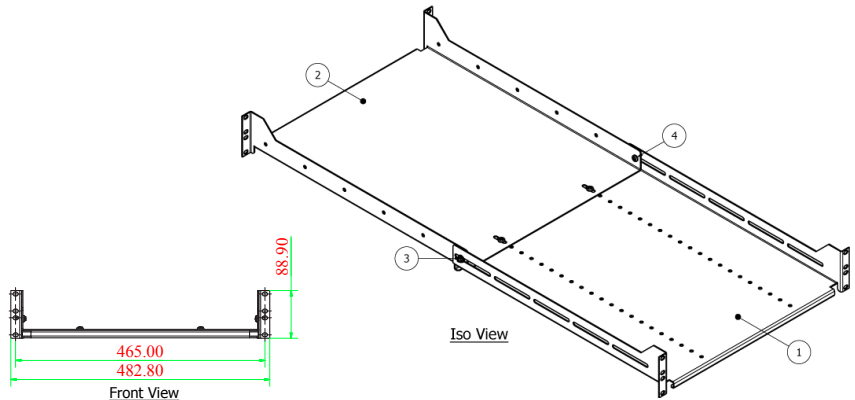

2U HEAVY DUTY ADJUSTABLE SHELF

SKU: 047-WAS-2400

Steel Thickness (mm)	1.5
Height (in)	3.00
Width (in)	19
Depth(in)	22-42
Weight (lb)	13
Color	Black
Capacity(lb)	121

DESCRIPTION

2U Heavy Duty Adjustable Shelf, 19", 4 point, Black

FEATURES

- Fits most standard 19" Racks and Wall Mounts, 4-point mounting
- Made from 1.5mm EG Steel
- Comes with 16 sets of M6 Washers/Screws/ Cage Nuts
- Loading Capacity 350lbs
- Adjustable depth: 22" to 42"
- Suitable for network electronics/components & keyboards

PARTS LIST			
ITEM	DESCRIPTION	QTY	MATERIAL
1	Adjustable Tray- 01	1	1.5 MM EG Steel, Mild
2	Adjustable Tray- 02	1	1.5 MM EG Steel, Mild
3	M6 Flange Nut	4	Steel, Mild
4	M6 x 13mm Machine Screw	4	Steel, Mild