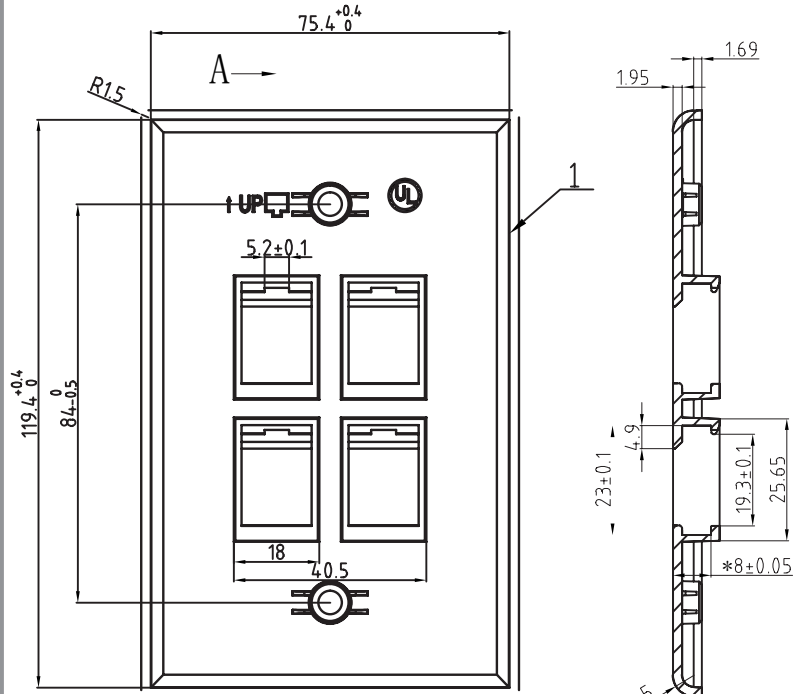

MID SIZE Keystone Wall Plate, 4 Port

SKU: 304-M2729/4P/WH

DESCRIPTION

4 Port Keystone Port Wall Plate, White
Compatible with all Vertical Cable inserts and
most standard inserts

FEATURES

- Fits most keystone inserts
- Fits all VC inserts (350, 351, 352, 353 Series)
- High-impact ABS construction
- Matching color mounting screws
- 94 V-0 Fire Retardant
- Smooth finish
- Covers larger area on the drywall compared to the Standard Wall Plates