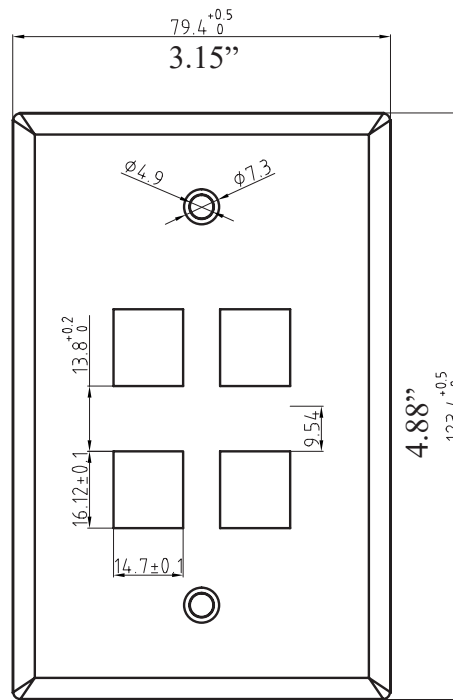

MID SIZE Keystone Wall Plate, 4 Port

SKU: 304-M2729/4P/WH

DESCRIPTION

4 Port Keystone Port Wall Plate, White
Compatible with all Vertical Cable inserts and
most standard inserts

FEATURES

- Fits most keystone inserts
- Fits all VC inserts (350, 351, 352, 353 Series)
- High-impact ABS construction
- Matching color mounting screws
- 94 V-0 Fire Retardant
- Smooth finish
- Covers larger area on the drywall compared to the Standard Wall Plates