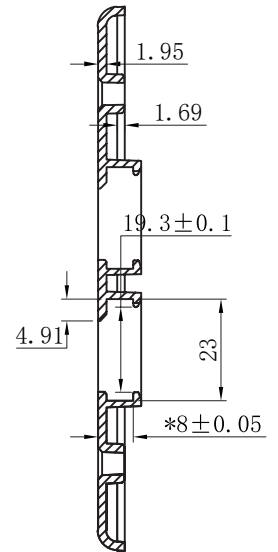

# MID SIZE Keystone Wall Plate, 2 Port

SKU: 304-M2727/2P/WH

## DESCRIPTION

2 Port Keystone Port Wall Plate.  
Compatible with all Vertical Cable inserts and most standard inserts

## FEATURES

- Fits most keystone inserts
- Fits all VC inserts (350, 351, 352, 353 Series)
- High-impact ABS construction
- Matching color mounting screws
- 94 V-0 Fire Retardant
- Smooth finish
- Covers larger area on the drywall compared to the Standard Wall Plates