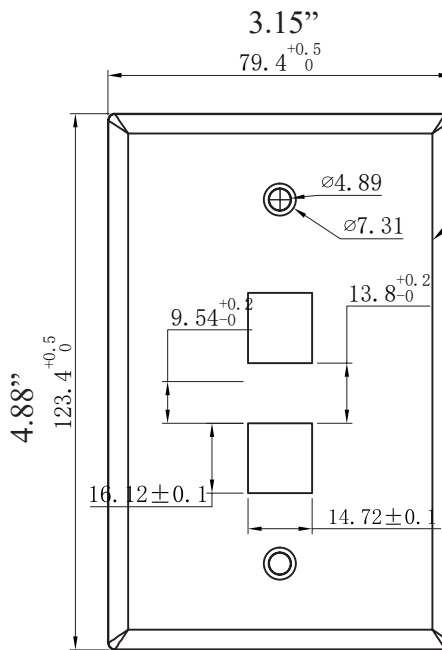

# MID SIZE Keystone Wall Plate, 2 Port

SKU: 304-M2727/2P/WH

## DESCRIPTION

2 Port Keystone Port Wall Plate.  
Compatible with all Vertical Cable inserts and most standard inserts

## FEATURES

- Fits most keystone inserts
- Fits all VC inserts (350, 351, 352, 353 Series)
- High-impact ABS construction
- Matching color mounting screws
- 94 V-0 Fire Retardant
- Smooth finish
- Covers larger area on the drywall compared to the Standard Wall Plates