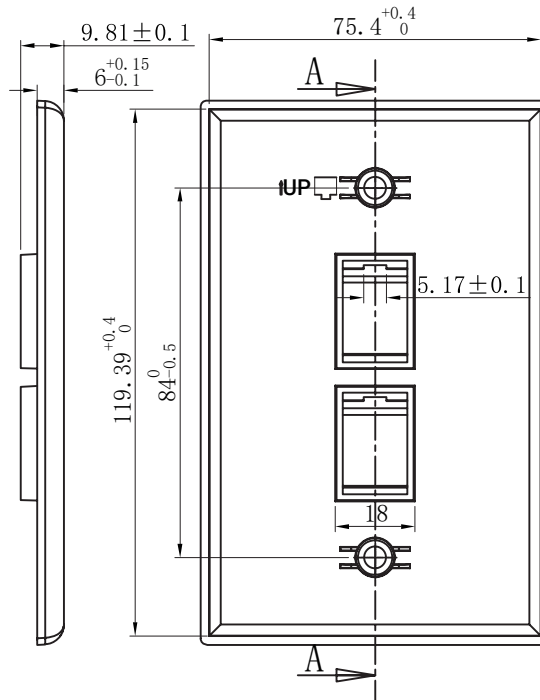

# MID SIZE Keystone Wall Plate, 2 Port

SKU: 304-M2727/2P/WH

## DESCRIPTION

2 Port Keystone Port Wall Plate.  
Compatible with all Vertical Cable inserts and most standard inserts

## FEATURES

- Fits most keystone inserts
- Fits all VC inserts (350, 351, 352, 353 Series)
- High-impact ABS construction
- Matching color mounting screws
- 94 V-0 Fire Retardant
- Smooth finish
- Covers larger area on the drywall compared to the Standard Wall Plates