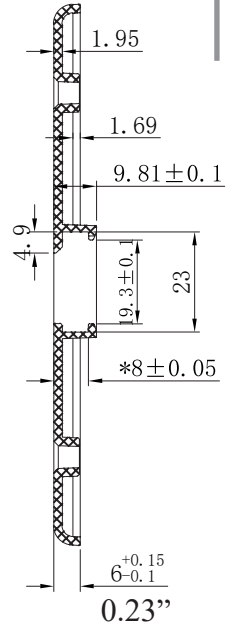

MID SIZE Keystone Wall Plate, 1 Port

SKU: 304-M2726/1P/WH

DESCRIPTION

1 Port Keystone Port Wall Plate.
Compatible with all Vertical Cable inserts and most standard inserts

FEATURES

- Fits most keystone inserts
- Fits all VC inserts (350, 351, 352, 353 Series)
- High-impact ABS construction
- Matching color mounting screws
- 94 V-0 Fire Retardant
- Smooth finish
- Covers larger area on the drywall compared to the Standard Wall Plates