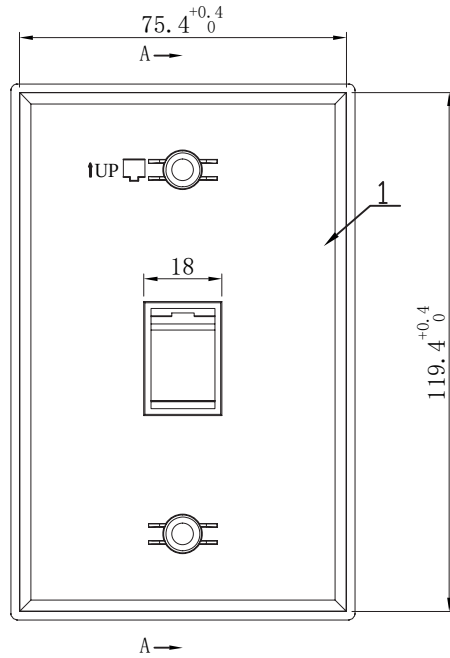

MID SIZE Keystone Wall Plate, 1 Port

SKU: 304-M2726/1P/WH

DESCRIPTION

1 Port Keystone Port Wall Plate.
Compatible with all Vertical Cable inserts and most standard inserts

FEATURES

- Fits most keystone inserts
- Fits all VC inserts (350, 351, 352, 353 Series)
- High-impact ABS construction
- Matching color mounting screws
- 94 V-0 Fire Retardant
- Smooth finish
- Covers larger area on the drywall compared to the Standard Wall Plates