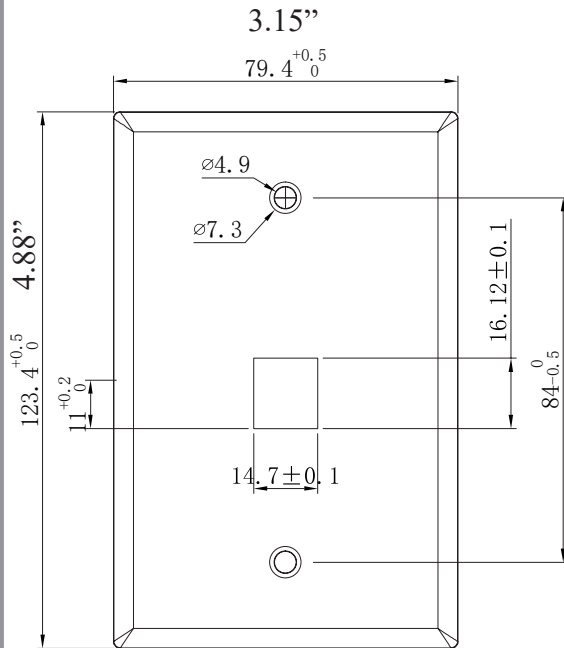

MID SIZE Keystone Wall Plate, 1 Port

SKU: 304-M2726/1P/WH

DESCRIPTION

1 Port Keystone Port Wall Plate.
Compatible with all Vertical Cable inserts and most standard inserts

FEATURES

- Fits most keystone inserts
- Fits all VC inserts (350, 351, 352, 353 Series)
- High-impact ABS construction
- Matching color mounting screws
- 94 V-0 Fire Retardant
- Smooth finish
- Covers larger area on the drywall compared to the Standard Wall Plates