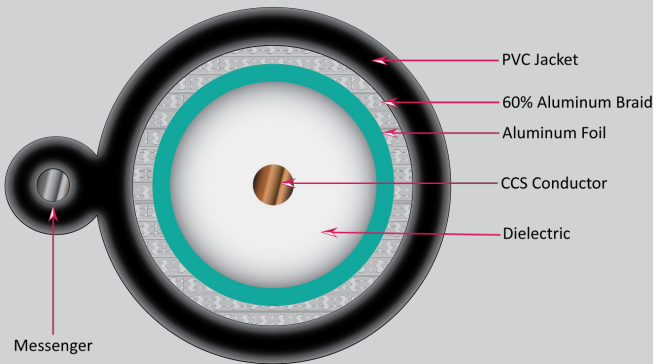

# RG6 STANDARD SHIELD WITH MESSENGER

## DESCRIPTION

RG6 Standard Shield with Messenger, 18AWG CCS Conductor, Aluminum Foil + 60% Braid, CL2, CM, PVC Jacket

## FEATURES

- 18AWG CCS Conductor
- Messenger (Aerial Installations)
- 75Ω Impedance
- ISO9001:2008
- ETL Listed, RoHS Compliant
- 1000ft Wooden Spool

**SKU: 107-1233BK/MESG**

### Construction

<b>Conductor</b>	Copper Clad Steel (CCS)
Size (±0.01mm)	1.02 (18AWG)
<b>Dielectric</b>	Foam PE
Size (±0.05mm)	4.57
<b>Shield 1</b>	Bonded Aluminum Foil
<b>Braid</b>	Alu-Mag
Coverage (±0.005mm)	60%x16x5x0.12
<b>Jacket</b>	PVC (non UV rated)
Diameter (±0.50mm)	6.90
<b>Messenger</b>	Galvanized Steel
Diameter (mm)	1.15