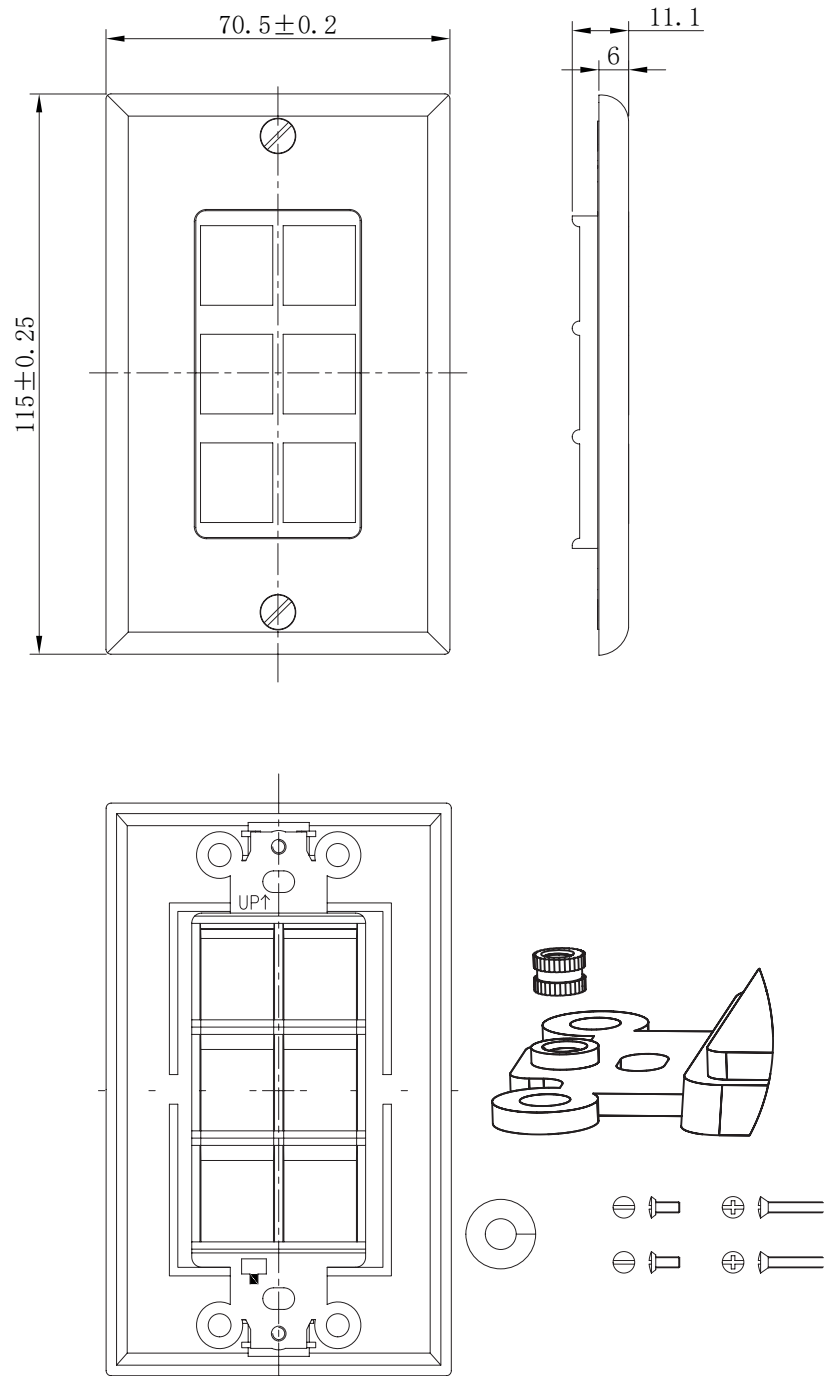

Keystone Wall Plate

6 Port, Decora Style

DESCRIPTION

6 Port Standard Keystone Wall Plate.
Decora Style, White.

FEATURES

- Compatible with standard keystone inserts
- High-impact ABS construction
- Smooth finish - 94 V-0 Fire Retardant
- Single Gang - Decora Style
- Matching color mounting screws

SKU: 308-623D/6P/WH

VERTICAL CABLE

951.696.7772 California
800.749.2447 Florida
845.391.8318 New York

www.verticalcable.com

Rev. 11/2017

Specs subject to change without notice.

It is the sole responsibility of the user to have the most current specs.