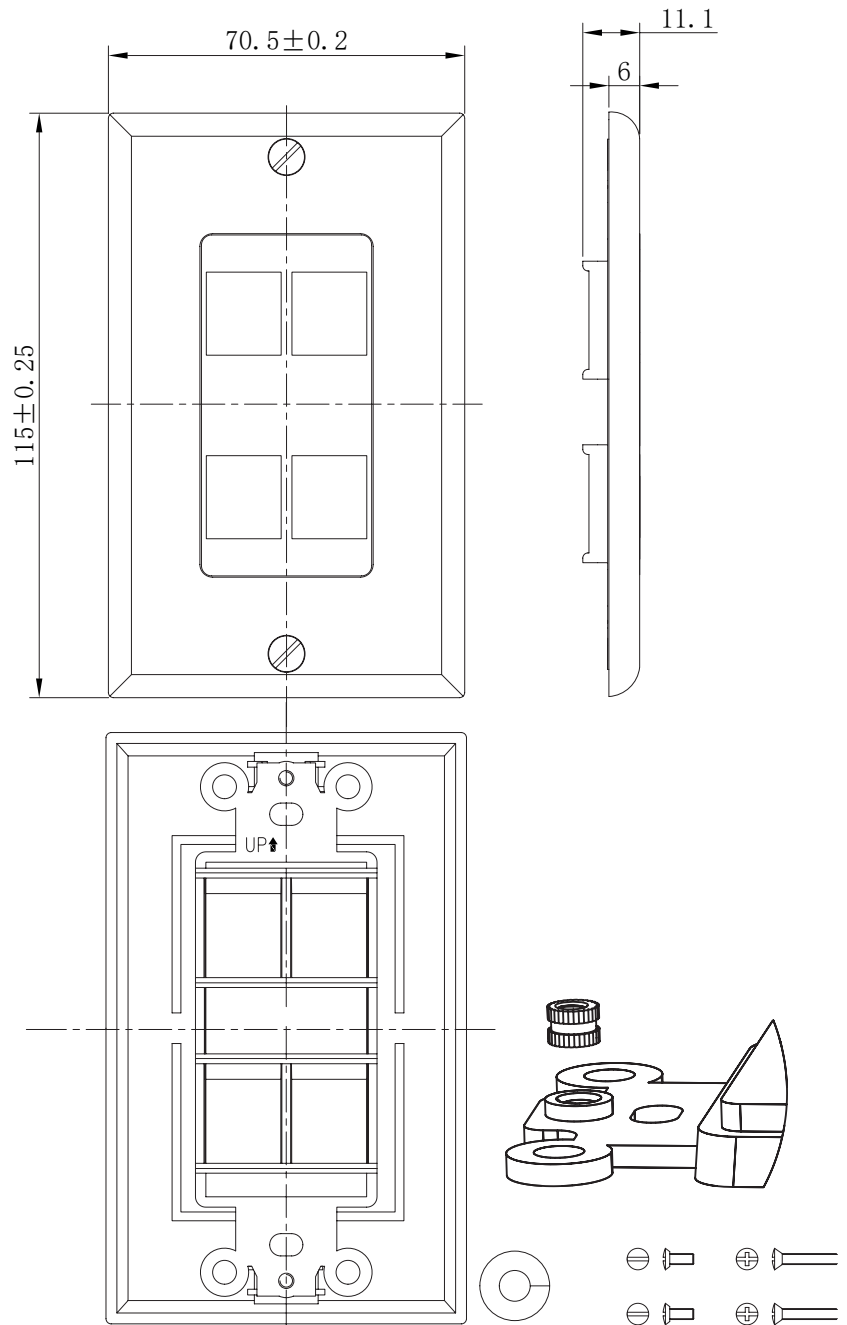

Keystone Wall Plate

4 Port, Decora Style

DESCRIPTION

4 Port Standard Keystone Wall Plate.
Decora Style, White.

FEATURES

- Compatible with standard keystone inserts
- High-impact ABS construction
- Smooth finish - 94 V-0 Fire Retardant
- Single Gang - Decora Style
- Matching color mounting screws

SKU: 308-619D/4P/WH

VERTICAL CABLE

951.696.7772 California
800.749.2447 Florida
845.391.8318 New York

www.verticalcable.com

Rev. 08/2019

Specs subject to change without notice.

It is the sole responsibility of the user to have the most current specs.