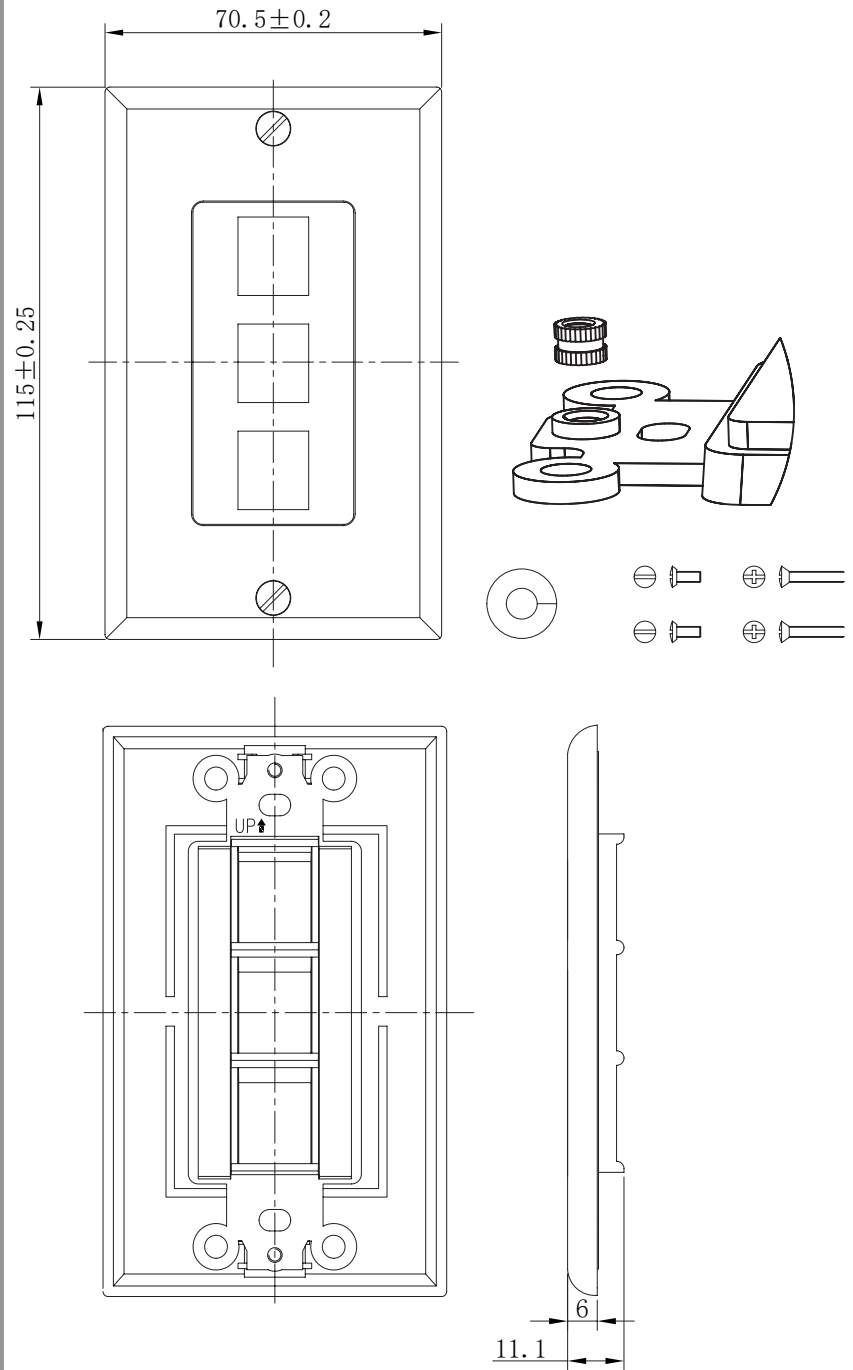

SKU: 308-615D/3P/WH