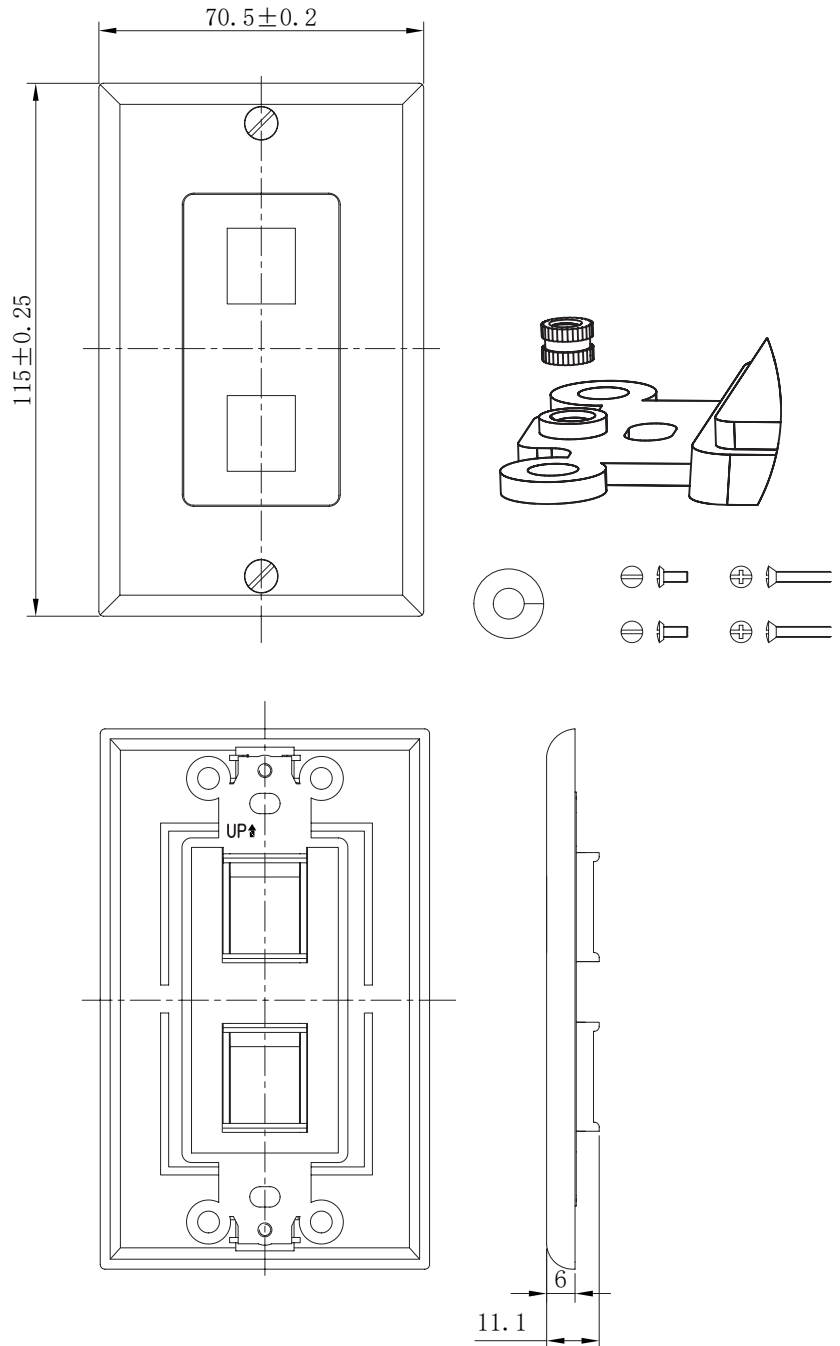

SKU: 308-611D/2P/WH