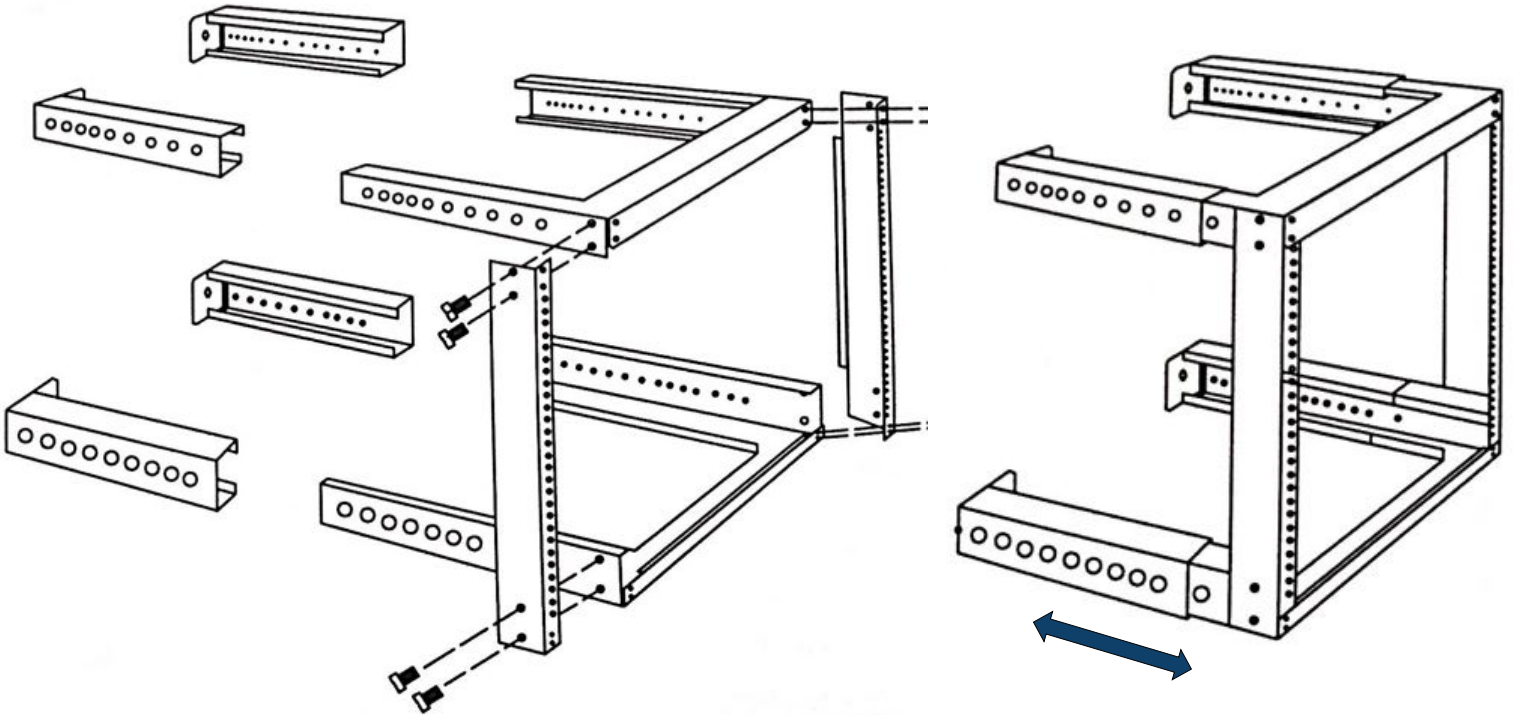

DESCRIPTION

16U Open Frame Wall Mount Rack. Adjustable Depth.

FEATURES

- Modern, sleek design, high quality steel
- 19" EIA rack mount compliant
- M6 screws and cage nuts included
- Featuring adjustable depth from 18" to 30"
- Assembly required, easy installation

VERTICAL CABLE

Open Wall Mount Frame 047-WFM-Series

note: standard 3/8" cage nut compatible

Model	U/RMS	Height	External Width	Adjustable Depth
047-WFM-0626	6U	14.25"	20"	18"-30"
047-WFM-0826	8U	17.75"	20"	18"-30"
047-WFM-0926	9U	19.50"	20"	18"-30"
047-WFM-1226	12U	24.75"	20"	18"-30"
047-WFM-1626	16U	31.75"	20"	18"-30"
047-WFM-2026	20U	38.80"	20"	18"-30"